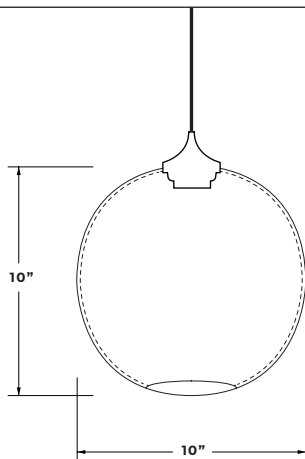

BINARY PENDANT

ITEM NO.	PEN-BIN	DESIGNER	JEREMY PYLES	DATE	2003	SERIES	SILICA

Based on the orb glass shape, the Binary pendant uses two incandescent bulbs, giving it a slightly more contemporary twist on the nostalgic Edison style elegance of our Solitaire pendant. Each Niche Binary pendant is handmade with great care and is ideal for both hospitality and residential lighting.

MATERIAL

Hand-blown glass

ELECTRICAL & HARDWARE

120V – 4' Black Cord Set supplied (can be cut on site)

Available as custom order

120V – Black Cord Set - 12' and 24' lengths

240V – Black Cord Set - 4' and 24' lengths

120V and 240V – Silver Cord Set - 12' and 24' lengths

Canopy

5" Black Ceiling Canopy supplied

5" White, Brushed Nickel, Polished Nickel available as custom order

LAMPING OPTIONS

Available in multiple LED and incandescent bulbs.

See product page for all lamping options, including 240v, wattage, and lumens.

LEAD TIME

Varies by quantity and color

Some colors stocked, contact Niche for details

DIMENSIONS

10" Diameter

PRODUCT PAGE

store.nichemodern.com/products/binary-modern-pendant-light

UL AVAILABLE UPON REQUEST

FEATURED IN PHOTO

2 X A15 FILAMENT BULBS

120V - Dimmable - See website for lamping wattage and lumens.

GLASS COLOR OPTIONS