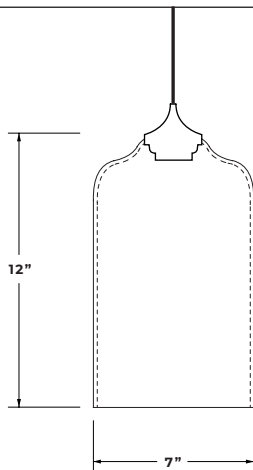

BELLA PENDANT

ITEM NO. PEN-BLA	DESIGNER JEREMY PYLES	DATE 2003	SERIES SILICA

Celebrating iconic design, the Bella and its larger companion, the Bell Jar, cast glorious beams of light that are as warm as they are welcoming. This pendant lends itself beautifully to environments where repetition is appropriate for high impact; such as a row of lights over a kitchen counter or a hotel bar.

MATERIAL

Hand-blown glass

ELECTRICAL & HARDWARE

120V – 4' Black Cord Set supplied (can be cut on site)

Available as custom order

120V – Black Cord Set - 12' and 24' lengths

240V – Black Cord Set - 4' and 24' lengths

120V and 240V – Silver Cord Set - 12' and 24' lengths

Canopy

5" Black Ceiling Canopy supplied

5" White, Brushed Nickel, Polished Nickel available as custom order

LAMPING OPTIONS

Available in multiple LED and incandescent bulbs.

See product page for all lamping options, including 240v, wattage, and lumens.

LEAD TIME

Varies by quantity and color

Some colors stocked, contact Niche for details

DIMENSIONS

12"H x 7"W

PRODUCT PAGE

store.nichemodern.com/products/bella-modern-pendant-light

UL AVAILABLE UPON REQUEST

FEATURED IN PHOTO

INCANDESCENT LONG FILAMENT BULB

120V - Dimmable - See website for lamping wattage and lumens.

GLASS COLOR OPTIONS