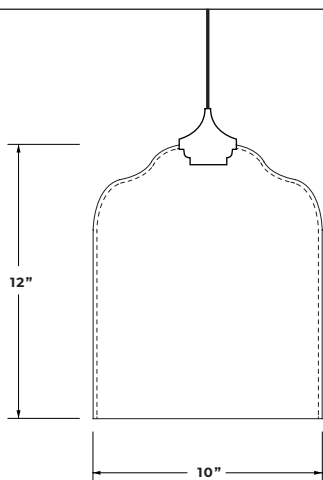

BELL JAR PENDANT

ITEM NO. PEN-BEL	DESIGNER JEREMY PYLES	DATE 2003	SERIES SILICA

The Bell Jar pendant is Niche's contemporary take on a traditional, classic glass shape. Originally a Bell Jar was mainly used as a means for displaying an object within but in this particular form, the Bell Jar itself is a chamber which casts a glorious, wide beam of light.

MATERIAL

Hand-blown glass

ELECTRICAL & HARDWARE

120V – 4' Black Cord Set supplied (can be cut on site)

Available as custom order

120V – Black Cord Set - 12' and 24' lengths

240V – Black Cord Set - 4' and 24' lengths

120V and 240V – Silver Cord Set - 12' and 24' lengths

Canopy

5" Black Ceiling Canopy supplied

5" White, Brushed Nickel, Polished Nickel available as custom order

LAMPING OPTIONS

Available in multiple LED and incandescent bulbs.

See product page for all lamping options, including 240v, wattage, and lumens.

LEAD TIME

Varies by quantity and color

Some colors stocked, contact Niche for details

DIMENSIONS

12"H x 10"W

PRODUCT PAGE

store.nichemodern.com/products/belljar-modern-pendant-light

UL AVAILABLE UPON REQUEST

FEATURED IN PHOTO

INCANDESCENT LONG FILAMENT BULB

120V - Dimmable - See website for lamping wattage and lumens.

GLASS COLOR OPTIONS