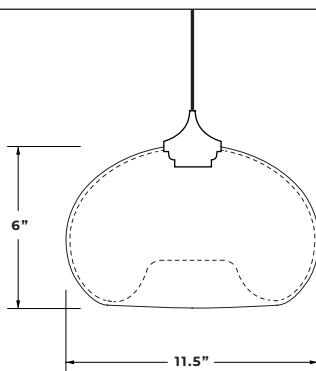

GRAY
PEN-AUR-GR

SMOKE
PEN-AUR-SM

PLUM
PEN-AUR-PLU