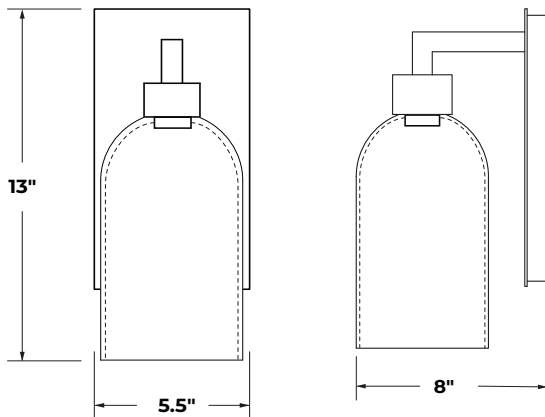

CLOCHE PETITE SCONCE

ITEM NO. SC-REC-CLO-PT	DESIGNER JEREMY PYLES	DATE 2022	SERIES SCONCE

Simple yet elegant, the Cloche Petite Sconce has an enticing presence in any environment with its soft curves and delightful symmetry. Display this sleek hand-crafted glass shade from a high-quality Polished Nickel, Satin Brass, or Graphite mount and be mesmerized by the beautiful color and light that washes against the wall's surface.

MATERIAL

Hand-blown glass, Metal

ELECTRICAL & HARDWARE

120V - Polished Nickel, Satin Brass, and Graphite.

240V - Contact our Sales Team for further information.

LEAD TIME

Varies by quantity, contact Niche for details

DIMENSIONS

5.5"W (13.97 CM) x 13"H (33.02 CM) (overall sconce)

5"W (12.7 CM) x 9"H (22.86 CM) (glass only)

7.25"W (18.42 CM) (distance from wall)

WEIGHT

6 lbs (sconce as a whole)

PRODUCT PAGE

store.nichemodern.com/products/cloche-petite-sconce

UL/CUL/CE LISTED UPON REQUEST

FEATURED IN PHOTO

HANDMADE CRYSTAL GLASS SHADE

Polished Nickel metal finish and LED Beacon Bulb

GLASS COLOR OPTIONS