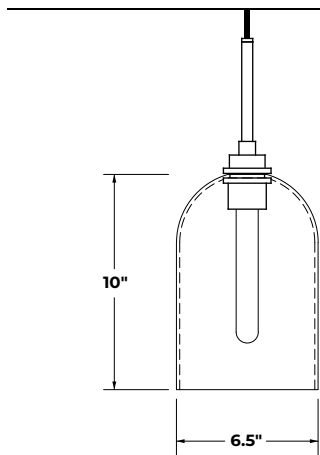

CLOCHE PENDANT

ITEM NO. PEN-CLO	DESIGNER JEREMY PYLES	DATE 2022	SERIES CLOCHE

Simply elegant, with soft curves and delightful symmetry, the Cloche Pendant Light has an enticing presence in any environment. Complete the collection with its larger counterpart, the Cloche Grand Pendant Light and the Cloche Petite Sconce, each available in a variety of glass colors, pairing beautifully with premium Luxe hardware.

MATERIAL

Hand-blown glass

ELECTRICAL & HARDWARE

4' (1.22 M) or 24' (7.32 M) cord lengths available. Can be cut on site.

CEILING CANOPY

Available in three premium finishes: Graphite, Satin Brass, and Polished Nickel

LAMPING OPTIONS

See product page for all lamping options, including voltage, wattage, and lumens.

LEAD TIME

Generally in stock (in limited quantities) and ships within 7-10 days.

DIMENSIONS

6.5"W (16.51 CM) x 10"H (25.4 CM)

PRODUCT PAGE

store.nichemodern.com/products/cloche-modern-pendant-light

UL/CUL/CE LISTED UPON REQUEST

FEATURED IN PHOTO

HANDMADE CRYSTAL GLASS SHADE

Polished Nickel Luxe Cord Set and LED Beacon Bulb

GLASS COLOR OPTIONS