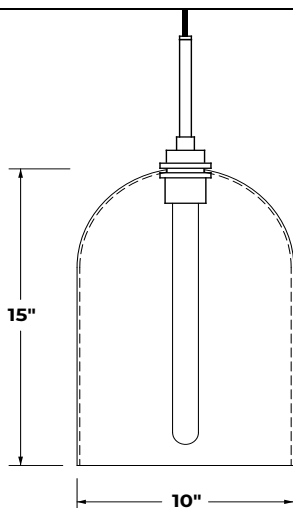

CLOCHE GRAND PENDANT

ITEM NO. PEN-CLO-GD	DESIGNER JEREMY PYLES	DATE 2022	SERIES CLOCHE

Simply elegant, with soft curves and delightful symmetry, the Cloche Grand Pendant Light has an enticing presence in any environment. Complete the collection with its smaller counterparts, the Cloche Pendant Light and the Cloche Petite Sconce, each available in a variety of glass colors, pairing beautifully with premium Luxe hardware.

MATERIAL

Hand-blown glass

ELECTRICAL & HARDWARE

4' (1.22 M) or 24' (7.32 M) cord lengths available. Can be cut on site.

CEILING CANOPY

Available in three premium finishes: Graphite, Satin Brass, and Polished Nickel

LAMPING OPTIONS

See product page for all lamping options, including voltage, wattage, and lumens.

LEAD TIME

Generally in stock (in limited quantities) and ships within 7-10 days.

DIMENSIONS

10"W (25.4 CM) x 15"H (38.1 CM)

PRODUCT PAGE

store.nichemodern.com/products/cloche-grand-modern-pendant-light

UL/CUL/CE LISTED UPON REQUEST

FEATURED IN PHOTO

HANDMADE CRYSTAL GLASS SHADE

Polished Nickel Luxe Cord Set and LED Long Filament Bulb

GLASS COLOR OPTIONS