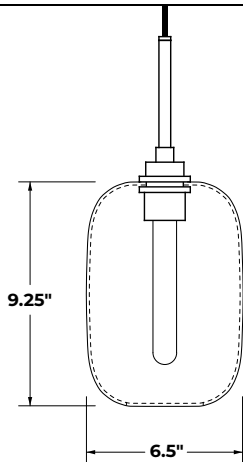

BALON OMBRA PENDANT

ITEM NO. PEN-BLN	DESIGNER JEREMY PYLES	DATE 2022	SERIES OMBRA

With their soft edges and streamlined shape, the Balon and Balon Grand create an unforgettable visual moment. A complex technique of applying color by hand over pristine glass is used to create a seemingly effortless transition from color to Crystal glass. These pendants offer an updated take on a classic shape for a fixture that will remain timeless and fit any space.

MATERIAL

Hand-blown glass

ELECTRICAL & HARDWARE

4' (1.22 M) or 24' (7.32 M) cord lengths available. Can be cut on site.

CEILING CANOPY

Available in three premium finishes: Graphite, Satin Brass, and Polished Nickel

LAMPING OPTIONS

See product page for all lamping options, including voltage, wattage, and lumens.

LEAD TIME

Generally in stock (in limited quantities) and ships within 7-10 days.

DIMENSIONS

6.5"W (16.51 CM) x 9.25"H (23.50 CM)

PRODUCT PAGE

store.nichemodern.com/products/balon-ombra-pendant-light

UL/CUL/CE LISTED UPON REQUEST

FEATURED IN PHOTO

HANDMADE OPALINE + CRYSTAL GLASS SHADE

Polished Nickel Luxe Cord Set and LED Beacon Bulb (120V)

GLASS COLOR OPTION