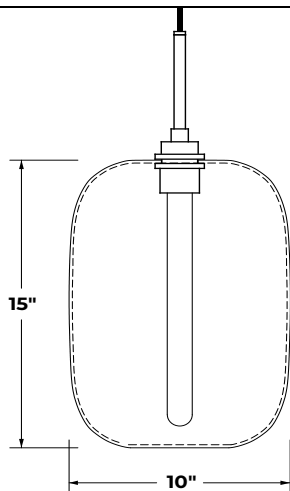

**LAMPING OPTIONS**

See product page for all lamping options, including voltage, wattage, and lumens.

**LEAD TIME**

Generally in stock (in limited quantities) and ships within 7-10 days.

**DIMENSIONS**

10"W (25.4 CM) x 15"H (38.1 CM)

## BALON GRAND OPTIQUE ORDER FORM