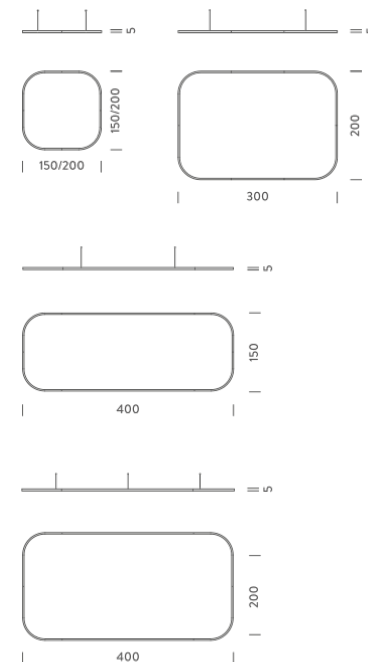

4X2M | DOWNLIGHT - 3000K

LAMPING

Source	Linear LED
Total power	163W
Emission	Diffused orientable
Switching	DALI
Tension	220V
Color temperature	3000K
Luminous flux	9984lm
Typ cri	90
Energy class	A+
Ip class	40
Dimensions	400x200x5cm
Materials	Aluminium
Notes	Driver 220/240V included, 4 electrical cables 5m, 6 adjustable metal cables length 3m, shipped into 4 arches
Customization options	Shapes, sizes
Accessories	Canopy, for concrete ceiling | Ceiling plate, for false ceiling

Codes

BZRQ1612G15WBO
BZRQ1612G15WNE
BZRQ1612G15WOR

Structure

white
black
gold

PACKAGE

Package 01 Dimension: 310x110x15 cm

Certificazioni