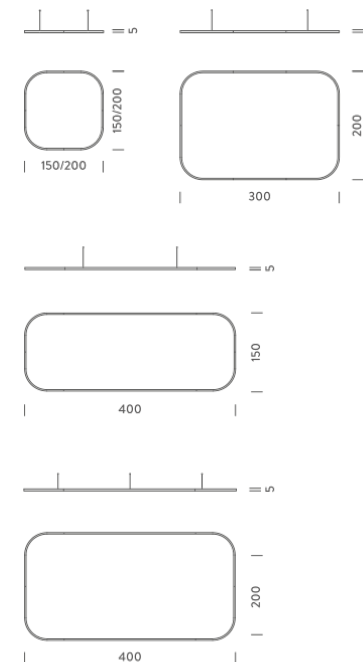

2X2M | UP - DOWNLIGHT - 2700K

LAMPING

Source	Linear LED
Total power	211W
Emission	Diffused orientable
Switching	DALI
Tension	220V
Color temperature	2700K
Luminous flux	12195lm
Typ cri	90
Energy class	A+
Ip class	40
Dimensions	200x200x5cm
Materials	Aluminium
Notes	Driver 220/240V included, 2 electrical cables 5m, 4 adjustable metal cables length 3m, shipped into 2 arches
Customization options	Shapes, sizes
Accessories	Canopy, for concrete ceiling | Canopy box, 1 driver, 2 electrical cables | Ceiling plate, for false ceiling

Codes

BZRQ1716G15DBO
BZRQ1716G15DNE
BZRQ1716G15DOR

Structure

white
black
gold

PACKAGE

Package 01   Dimension: 210x110x15 cm

Certificazioni