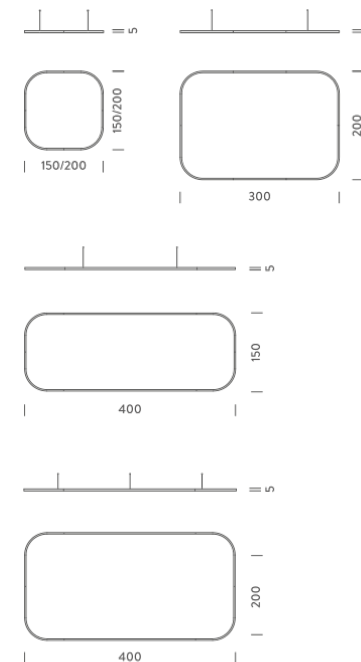

1,5X1,5M | DOWNLIGHT - 3000K

LAMPING

Source	Linear LED
Total power	77W
Emission	Diffused orientable
Switching	DALI
Tension	110/240V
Color temperature	3000K
Luminous flux	4692lm
Typ cri	90
Energy class	A+
Ip class	40
Dimensions	150x150x5cm
Materials	Aluminium
Notes	Driver 100/305V included, 1 electrical cable 5m, 4 adjustable metal cables length 3m, shipped assembled
Customization options	Shapes, sizes
Accessories	Canopy, for concrete ceiling | Canopy box, 1 driver, 1 electrical cable | Ceiling plate, for false ceiling

Codes

BZRQ1606G15WBO
BZRQ1606G15WNE
BZRQ1606G15WOR

Structure

white
black
gold

PACKAGE

Package 01 Dimension: 160x160x15 cm

Certificazioni