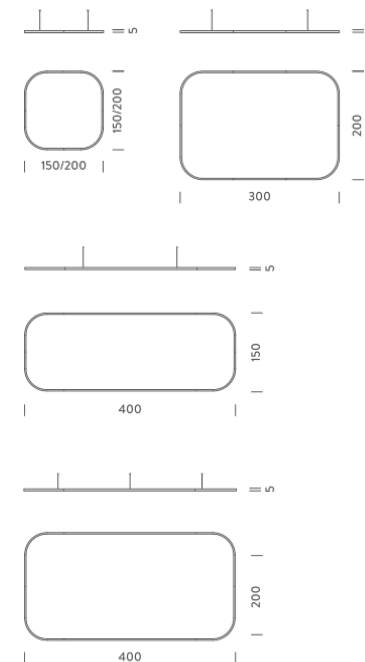

2X2M | UP - DOWNLIGHT - 3000K

LAMPING

Source	Linear LED
Total power	211W
Emission	Diffused orientable
Switching	DALI
Tension	220V
Color temperature	3000K
Luminous flux	12912lm
Typ cri	90
Energy class	A+
Ip class	40
Dimensions	200x200x5cm
Materials	Aluminium
Notes	Driver 220/240V included, 2 electrical cables 5m, 4 adjustable metal cables length 3m, shipped into 2 arches
Customization options	Shapes, sizes
Accessories	Canopy, for concrete ceiling | Canopy box, 1 driver, 2 electrical cables | Ceiling plate, for false ceiling

Codes

BZRQ1716G15WBO
BZRQ1716G15WNE
BZRQ1716G15WOR

Structure

white
black
gold

PACKAGE

Package 01 Dimension: 210x110x15 cm

Certificazioni