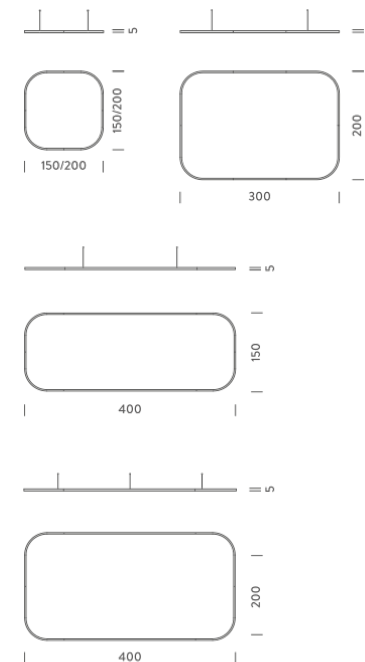

4X1,5M | DOWNLIGHT - 4000K

LAMPING

Source	Linear LED
Total power	149W
Emission	Diffused orientable
Switching	DALI
Tension	220V
Color temperature	4000K
Luminous flux	10114lm
Typ cri	90
Energy class	A+
Ip class	40
Dimensions	400x150x5cm
Materials	Aluminium
Notes	Driver 220/240V included, 4 electrical cables 5m, 4 adjustable metal cables length 3m, shipped into 4 pieces
Customization options	Shapes, sizes
Accessories	Canopy, for concrete ceiling | Ceiling plate, for false ceiling

Codes

BZRQ1614G15NBO
BZRQ1614G15NNE
BZRQ1614G15NOR

Structure

white
black
gold

PACKAGE

Package 01 Dimension: 310x110x15 cm

Certificazioni