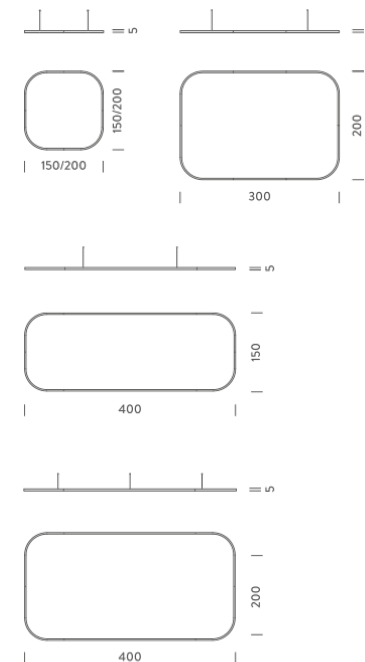

1,5X1,5M | DOWNLIGHT - 4000K

LAMPING

Source	Linear LED
Total power	77W
Emission	Diffused orientable
Switching	DALI
Tension	110/240V
Color temperature	4000K
Luminous flux	5214lm
Typ cri	90
Energy class	A+
Ip class	40
Dimensions	150x150x5cm
Materials	Aluminium
Notes	Driver 100/305V included, 1 electrical cable 5m, 4 adjustable metal cables length 3m, shipped assembled
Customization options	Shapes, sizes
Accessories	Canopy, for concrete ceiling | Canopy box, 1 driver, 1 electrical cable | Ceiling plate, for false ceiling

Codes

BZRQ1606G15NBO
BZRQ1606G15NNE
BZRQ1606G15NOR

Structure

white
black
gold

PACKAGE

Package 01 Dimension: 160x160x15 cm

Certificazioni