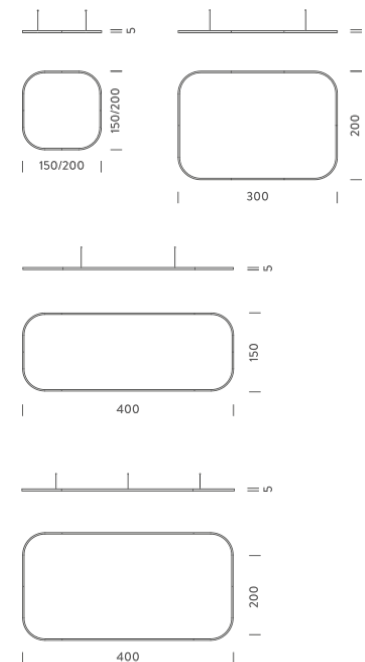

1,5X1,5M | UP - DOWNLIGHT - 2700K

LAMPING

Source	Linear LED
Total power	154W
Emission	Diffused orientable
Switching	DALI
Tension	220V
Color temperature	2700K
Luminous flux	8863lm
Typ cri	90
Energy class	A+
Ip class	40
Dimensions	150x150x5cm
Materials	Aluminium
Notes	Driver 220/240V included, 1 electrical cable 5m, 4 adjustable metal cables length 3m, shipped assembled
Customization options	Shapes, sizes
Accessories	Canopy, for concrete ceiling | Canopy box, 1 driver, 1 electrical cable | Ceiling plate, for false ceiling

Codes

BZRQ1712G15DBO
BZRQ1712G15DNE
BZRQ1712G15DOR

Structure

white
black
gold

PACKAGE

Package 01 Dimension: 160x160x15 cm

Certificazioni