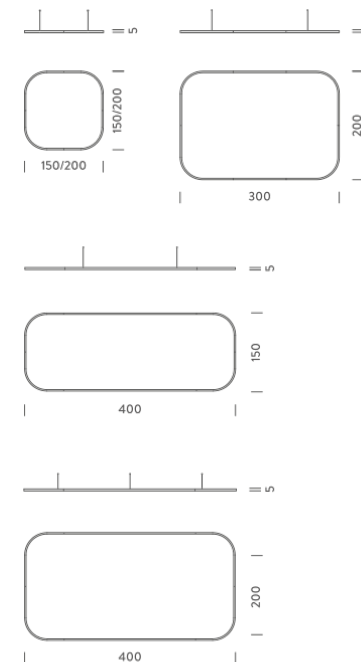

4X2M | DOWNLIGHT - 4000K

LAMPING

Source	Linear LED
Total power	163W
Emission	Diffused orientable
Switching	DALI
Tension	220V
Color temperature	4000K
Luminous flux	11094lm
Typ cri	90
Energy class	A+
Ip class	40
Dimensions	400x200x5cm
Materials	Aluminium
Ambient temperature range	0°C / 35°
Performance ambient temperature	25°
Notes	Driver 220/240V included, 4 electrical cables 5m, 6 adjustable metal cables length 3m, shipped into 4 arches
Customization options	Shapes, sizes
Accessories	Canopy, for concrete ceiling | Ceiling plate, for false ceiling

Codes

BZRQ1612G15NBO

BZRQ1612G15NNE

BZRQ1612G15NOR

Structure

white

black

gold

PACKAGE

Package 01

Dimension: 310x110x15 cm

Certificazioni