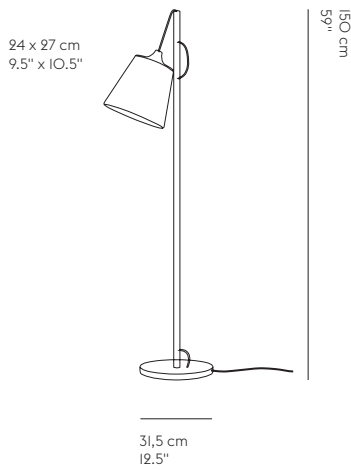

PULL FLOOR LAMP – US VERSION

WHATSWHAT ON THE DESIGN “The Pull Floor Lamp brings a new perspective to the traditional floor light through its playful personality and warm, Scandinavian materials. With its partially hidden cord connecting the elements of the design and allowing for adjusting of its shade, the Pull Lamp can be tweaked to the mood and needs of any space, enhancing the expression of the design as well as the ambience of the room.”

BULB RECOMMENDATION

Lamp base	E26
Dimensions	Ø56 X 97 mm
Light source shape	A
Max wattage	see rating
Light source type	Incandescent, Halogen, LED (dimnable)