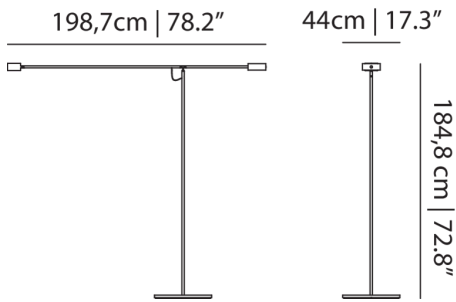

Detailing

The T-Lamp has a solid marble foot. The movable arm enables you to move the light through your room. T-Lamp shines light where you need it.

T-Lamp

Dimensions

Product

WIDTH 198cm | 78"
HEIGHT 184cm | 72.4"
DEPTH 44cm | 17.3"