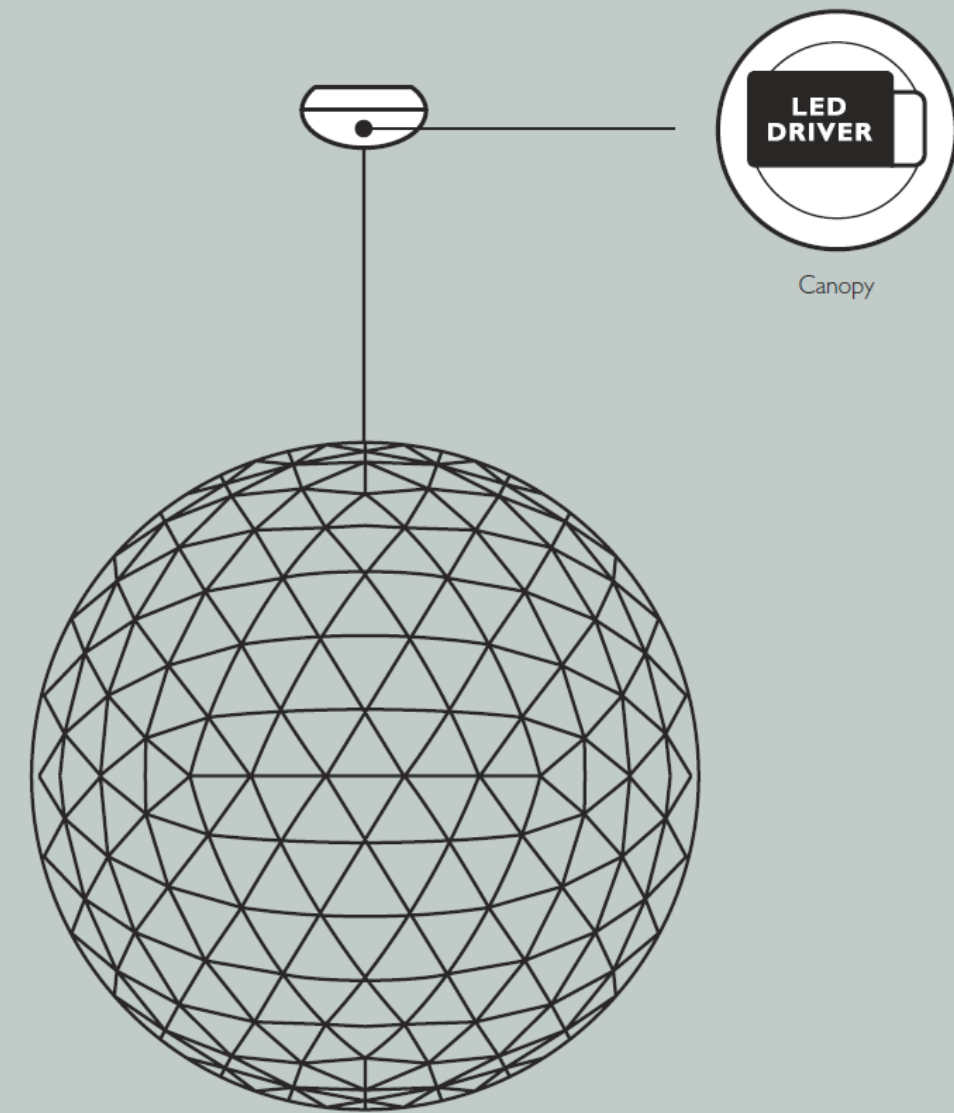

- New rotary knob on the power supply

RAIMOND II

The Wireless Wall Switch is compatible with the Raimond II thanks to the new LED driver in the canopy.

Wireless Wall Switch

Moooi supplies this new accessory for easy diming. The wireless wall switch is bought separate from the Raimond II. The wireless wall switch is only compatible with Raimond II R43, R61, R89, Zafu, Dome and new Gravity Chandelier. We have 2 options: