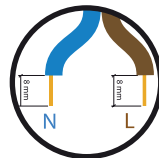

m o o o i[®]

Prop Light Single

1A

1B

INPUT: 240V AC

INPUT: 110V AC

visit www.mooui.com for more information about the collection

m o o o i