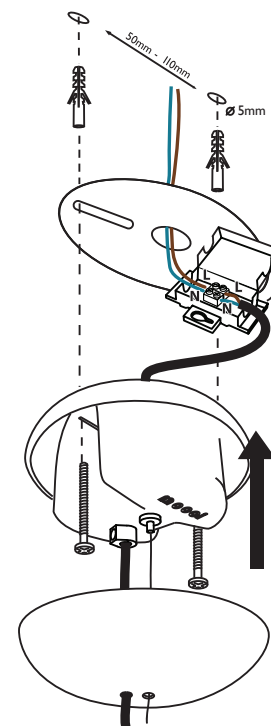

m o o o i[®]

Prop Light Single

1A

1B

INPUT: 240V AC

INPUT: 110V AC

visit www.mooui.com for more information about the collection

m o o o i

Prop Light Single

2

3

1
SIZE 4

4

OPEN

visit www.moooli.com for more information about the collection

m o o o i