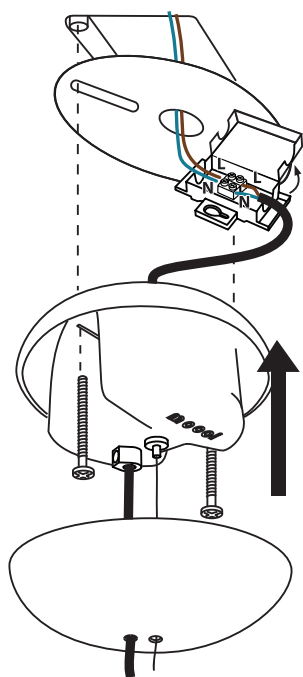

m o o o i[®]

Prop Light Single

1A

1B

INPUT: 240V AC

INPUT: 110V AC

visit www.mooui.com for more information about the collection

m o o o i

Prop Light Single

2

3

1
SIZE 4

4

OPEN

visit www.moooli.com for more information about the collection

m o o o i