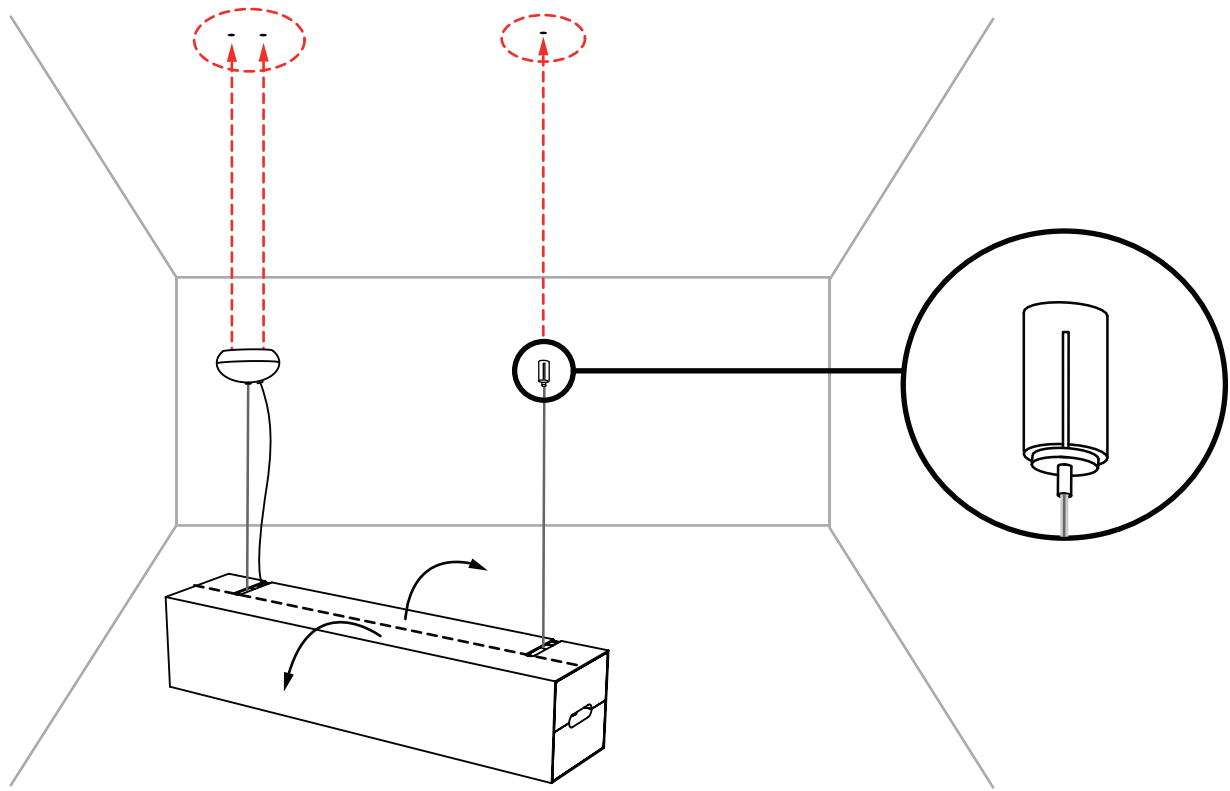

m o o o i[®]

Prop Light Single

1A

1B

INPUT: 240V AC

INPUT: 110V AC

visit www.mooui.com for more information about the collection

m o o o i