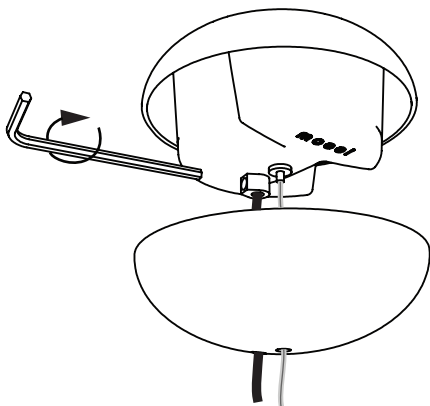

m o o o i[®]

Prop Light Single

1A

1B

INPUT: 240V AC

INPUT: 110V AC

visit www.mooui.com for more information about the collection

m o o o i

Prop Light Single

2

3

1
SIZE 4

4

OPEN

visit www.moooli.com for more information about the collection

m o o o i