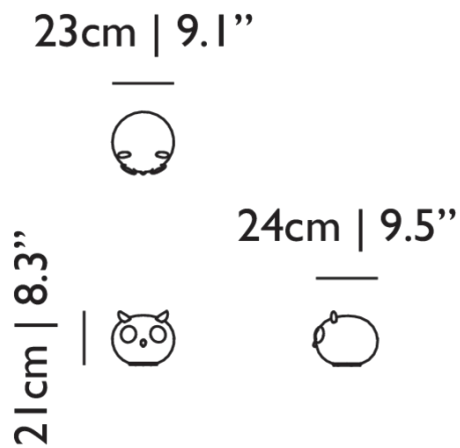

Packaging

WIDTH 31cm | 12.2"
HEIGHT 31.5cm | 12.4"
CUBAGE 0.04m³ | 1.41ft³
LENGTH 41cm | 16.1"
WEIGHT 3cm | 6.61lbs

Technical CE

MATERIAL

Hand blown glass, gilded porcelain elements, plastic base.

ENERGY LABEL

LED only

COLOUR

Transparent with tinned cores

PLUG TYPE

US plug (Type A)

CABLE LENGTH

250cm | 98.4"

SWITCH

250 lm

Pet Light Uhuh (owl)

Dimensions

Product

WIDTH 23cm | 9.1"
HEIGHT 21cm | 8.3"
DEPTH 24cm | 9.4"
WEIGHT NETTO 1.5kg | 3.31lbs

Packaging

WIDTH 31cm | 12.2"
HEIGHT 31.5cm | 12.4"
CUBAGE 0.04m³ | 1.41ft³
LENGTH 41cm | 16.1"
WEIGHT 3cm | 6.61lbs