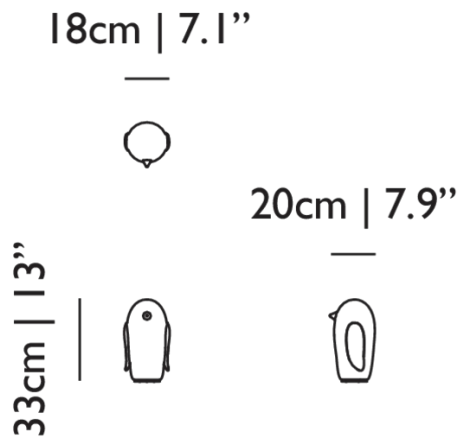

Detailing

Gold plated ceramic features bring the animals to life, accessorizing them with precious jewels that complement their snowy bodies.

Pet Light Noot Noot (Penguin)

Dimensions

Product

WIDTH 18cm | 7.1"
HEIGHT 33cm | 13"
DEPTH 20cm | 7.9"
WEIGHT NETTO 1.5kg | 3.31lbs

Packaging

WIDTH 31cm | 12.2"
HEIGHT 31.5cm | 12.4"
CUBAGE 0.04m³ | 1.41ft³
LENGTH 41cm | 16.1"
WEIGHT 3cm | 6.61lbs

Technical CE

MATERIAL

Hand blown glass, gilded porcelain elements, plastic base.

ENERGY LABEL

COLOUR

Transparent with tinned cores

CABLE LENGTH

250cm | 98.4"

COLOUR TEMPERATUE

2700 K

LIGHT DIRECTION

All directions

250 lm

Pet Light Uhuh (owl)

Dimensions

Product

WIDTH 23cm | 9.1"
HEIGHT 21cm | 8.3"
DEPTH 24cm | 9.4"
WEIGHT NETTO 1.5kg | 3.31lbs

Packaging

WIDTH 31cm | 12.2"
HEIGHT 31.5cm | 12.4"
CUBAGE 0.04m³ | 1.41ft³
LENGTH 41cm | 16.1"
WEIGHT 3cm | 6.61lbs