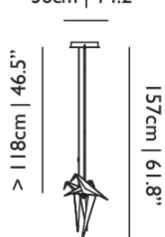

HEIGHT 53cm | 20.9"

CUBAGE 0.21m³ | 7.32ft³

LENGTH 115cm | 45.3"

WEIGHT 9cm | 19.84lbs

Technical CE

MATERIAL

Steel and aluminium frame with polypropylene (PP) and synthetic paper birds.

ENERGY LABEL

CABLE LENGTH

400cm | 157.5"

COLOUR TEMPERATURE

3000 K

LIGHT DIRECTION

All directions

Perch Light Branch Small

Dimensions

73cm | 28.7"

24cm | 9.5"

4cm | 1.6"

54cm | 21.3"

36cm | 14.2"

> 118cm | 46.5"

157cm | 61.8"

Product

WIDTH 112cm | 44.1"**HEIGHT** 53cm | 20.9"**DEPTH** 41cm | 16.1"**WEIGHT NETTO** 9cm | 19.84lbs

Packaging

WIDTH 34cm | 13.4"**HEIGHT** 53cm | 20.9"**CUBAGE** 0.21m³ | 7.32ft³**LENGTH** 115cm | 45.3"**WEIGHT** 9cm | 19.84lbs