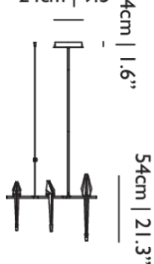

HEIGHT 53cm | 20.9"

CUBAGE 0.21m³ | 7.32ft³

LENGTH 115cm | 45.3"

WEIGHT 9cm | 19.84lbs

Technical CE

MATERIAL

Steel and aluminium frame with polypropylene (PP) and synthetic paper birds.

ENERGY LABEL

CABLE LENGTH

400cm | 157.5"

COLOUR TEMPERATURE

3000 K

LIGHT DIRECTION

All directions

Perch Light Branch Small

Dimensions

73cm | 28.7"

24cm | 9.5"

4cm | 1.6"

54cm | 21.3"

36cm | 14.2"

> 118cm | 46.5"

157cm | 61.8"

Product

WIDTH 112cm | 44.1"**HEIGHT** 53cm | 20.9"**DEPTH** 41cm | 16.1"**WEIGHT NETTO** 9cm | 19.84lbs

Packaging

WIDTH 34cm | 13.4"**HEIGHT** 53cm | 20.9"**CUBAGE** 0.21m³ | 7.32ft³**LENGTH** 115cm | 45.3"**WEIGHT** 9cm | 19.84lbs