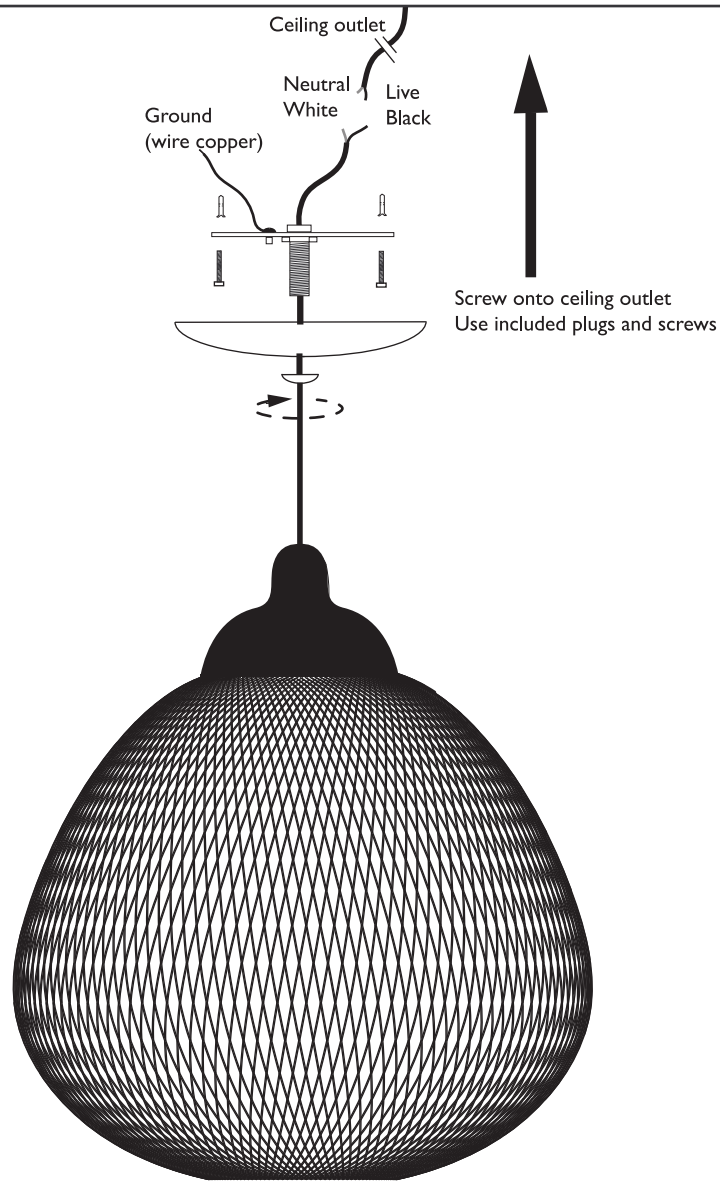

moooi®

manual

THERE MUST BE NO PULL ON THE ELECTRIC CORDS

TECHNICAL INFORMATION

name	Non Random Light
dimensions	small Ø 45 cm x 50mm medium Ø 70 cm x 70mm
materials	shade: fiberglass epoxy resin pendant: anodized aluminium / powdercoated steel outside
design	Bert-jan Pot
producer	Moooi Minervum 7003 4817 ZL Breda The Netherlands http://www.moooi.com