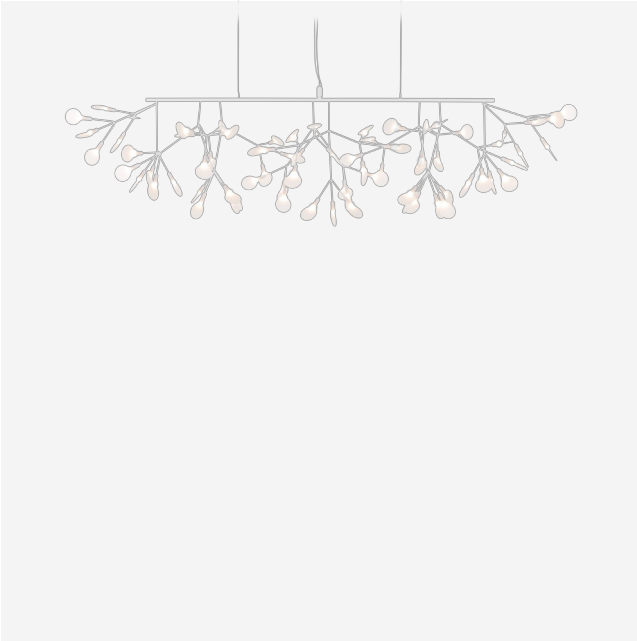

Heracleum III Linear

BERTJAN POT

Don't confuse the new Heracleum III Linear with its Endless sibling. Look closely and you'll see blossoms gently sweeping upwards at either side, making the Heracleum III Linear perfect to hang above long surfaces, like your dining table or kitchen island. Like the other designs in the Heracleum family, the lean branches are powered by Electrosandwich, by Marcel Wanders studio. The Heracleum III Linear, available in three colours, is inspired by the flowering plant of the same name. Its bloom frozen in time. This new design in the Heracleum family is the brightest of all. It contains a new driver, making it compatible with our Wireless Wall Switch, and new LEDs; together they offer a higher light output that creates a warm glow.

Detailing

Heracleum III is a design not possible with normal wires. It's powered by Electrosandwich, a technique of coating conductive layers.

Colours

Heracleum
Green

Nickel

Copper

White

Heracleum III Linear / Linear

Dimensions

155cm | 61"

71cm | 28"

50cm | 19.7"

42cm | 16.5"

Product

WIDTH 155cm | 61"

HEIGHT 42cm | 16.5"