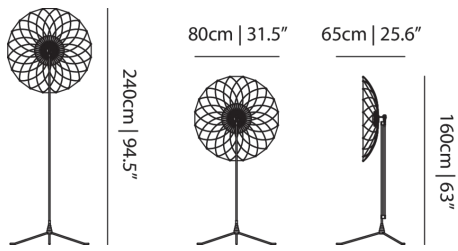

Colours

White with metal

Filigree Floor Lamp Filigree

Dimensions

Product

WIDTH 80cm | 31.5"
HEIGHT 240cm | 94.5"
DEPTH 65cm | 25.6"
WEIGHT NETTO 17cm |
37.48lbs

Packaging

WIDTH 87cm | 34.3"
HEIGHT 172cm | 67.7"
CUBAGE 1.03m³ | 36.46ft³
LENGTH 69cm | 27.2"
WEIGHT 19cm | 41.89lbs

DIMMABLE

Yes

COLOUR

Transparent with Tinned cores

PLUG TYPE

Europlug (Type-C)

CABLE LENGTH

300cm | 118.1"

COLOUR TEMPERATUE

2700 K

CRI

80

LIGHT OUTPUT

3346 lm

Technical cULus

MATERIAL

CABLE LENGTH

300cm | 118.1"

CRI

80

DIMMABLE

Yes

PLUG TYPE

US plug (Type A)