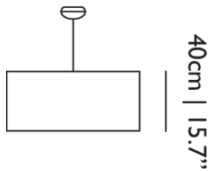

HEIGHT 46cm | 18.1"

CUBAGE 0.46m³ | 16.24ft³

LENGTH 100cm | 39.4"

WEIGHT 8cm | 17.64lbs

Technical CE

MATERIAL

PVC/viscose laminate on metal frame, chromed steel pendant, pvc/viscose laminate diffuser

ENERGY LABEL

CABLE LENGTH

400cm | 157.5"

MAX POWER CONSUMPTION

60W

COLOUR

Black

Boon Boon Square

Dimensions

90cm | 35.4"

Product

WIDTH 95cm | 37.4"**HEIGHT** 40cm | 15.7"**DEPTH** 95cm | 37.4"**DIAMETER** 95cm | 37.4"**WEIGHT NETTO** 2.6cm | 5.73lbs

Packaging

WIDTH 100cm | 39.4"**HEIGHT** 46cm | 18.1"**CUBAGE** 0.46m³ | 16.24ft³**LENGTH** 100cm | 39.4"**WEIGHT** 8cm | 17.64lbs