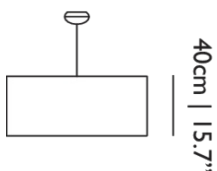

Detailing

The Boon has a shiny metal frame and a clean circle shade that is upholstered in cotton.

Colours

Black

White

Boon Boon Round

Dimensions

95cm | 37.4"

Product

WIDTH 95cm | 37.4"

HEIGHT 40cm | 15.7"

DEPTH 95cm | 37.4"

DIAMETER 95cm | 37.4"

WEIGHT NETTO 2.6cm | 5.73lbs

Packaging

WIDTH 100cm | 39.4"

HEIGHT 46cm | 18.1"

CUBAGE 0.46m³ | 16.24ft³

LENGTH 100cm | 39.4"

WEIGHT 8cm | 17.64lbs

Technical CE

MATERIAL

PVC/viscose laminate on metal frame, chromed steel pendant, pvc/viscose laminate diffuser

ENERGY LABEL