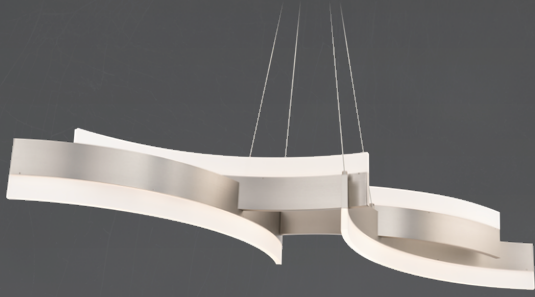

CAVIAR
PD-62516-WV/AB

ARCS

Size: 58" | Finishes: AB, BK, **BN (NEW)** | CCT: 3000K

Delivered Lumens: 2089

PD-31058

CADIZ

Size: 18" | Finishes: AB, AN | CCT: 3000K

Delivered Lumens: 1550

PD-14518