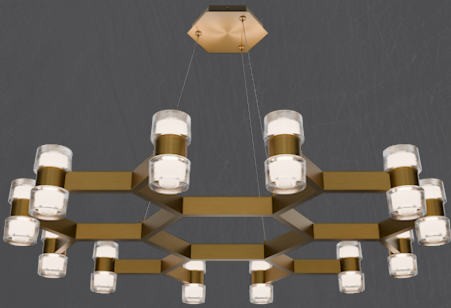

DASHE

Size: 36" | Finishes: AB, BK | CCT: 3000K

Delivered Lumens: 1796

PD-4536