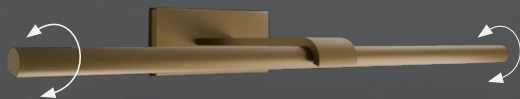

INLET

Sizes: 18", 24", 30" | Finishes: AB, BK | CCT: 27/30/35/4000K

Delivered Lumens: 450 | 550 | 600

PL-48518 | PL-48524 | PL-48530