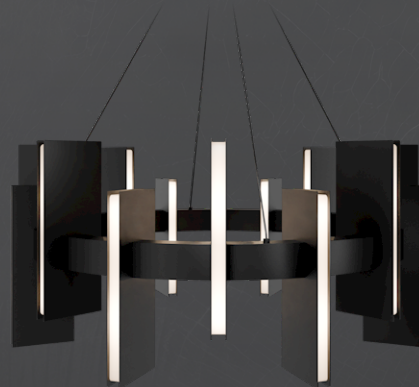

POMPEII

Size: 10" | Finishes: BV/BK, WV/AB | CCT: 27/30/35/4000K

Delivered Lumens: 900

PD-4510

RONAN

Size: 32" | Finishes: AB, BK | CCT: 3000K

Delivered Lumens: 3500

PD-9533