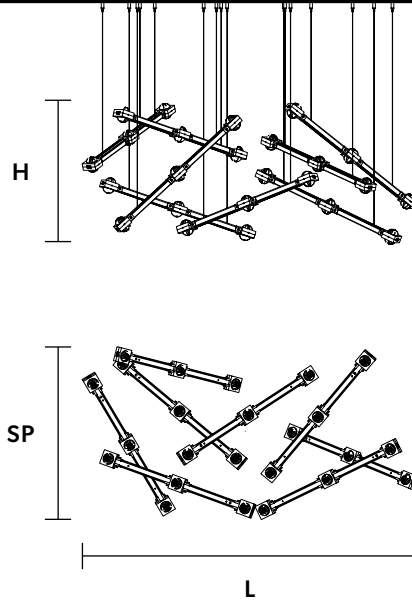

Design by: Marc Sadler

RAQAM N7 BASIC BATCH A - MODULO 7 X 8

CE 

**Struttura in metallo ricoperto in vetro, illuminazione LED.**

Metal frame covered with glass, LED lighting system.

**G03**  
Gold Frame  
Transparent Glass

**G04**  
Chrome Frame  
Transparent Glass

**G14**  
Burnished brass  
Transparent Glass

### TECHNICAL INFORMATION

**L** 117 cm / 46.06"  
**SP** 60 cm / 23.62"  
**H** 50 cm / 19.68"  
**W** 12 kg / 26.45 lb

48 LED x 72W CRI>90  
3000 K - 9360 Nominal lm  
DIMMABLE: PUSH + DMX on request.

**Fixing:**  
16 x single steel cables.  
8 x main power supply  
(1 driver + 1 control board recessed)