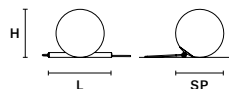

STANDARD LIGHTING

1×E14×10 W MAX (NOT INCL.)*

USA 1×E12×10 W MAX (NOT INCL.)*

* BULB MAX Ø 37 mm L 110 mm