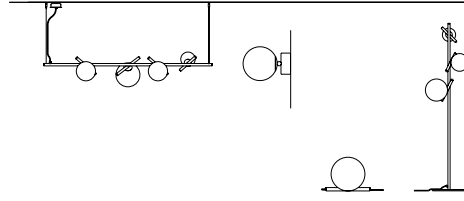

Posy

SUSPENSION
APPLIQUE
TABLE LAMP
FLOOR LAMP