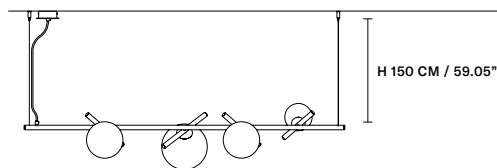

STANDARD CABLES FOR ALL SUSPENSIONS