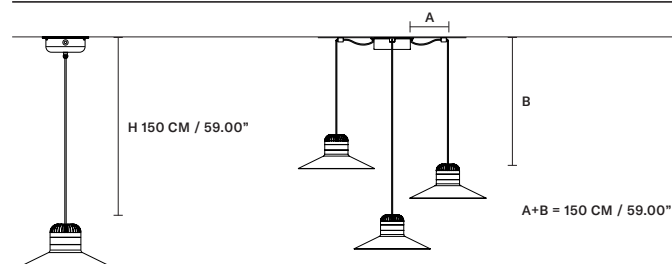

STANDARD CABLES FOR ALL SUSPENSIONS

CORDEA OUT S P    IP54

∅ 22 cm / 8.70"
H 19 cm / 7.50"

INTEGRATED LED LIGHTING

10 W CRI>90
3000 K – 1510 NOMINAL LM

DIMM NO

CORDEA OUT S G    IP54

∅ 36 cm / 14.20"
H 16 cm / 6.30"

CORDEA OUT A G    IP54

L 36 cm / 14.20"
H 16 cm / 6.30"
SP 44 cm / 17.30"

INTEGRATED LED LIGHTING

10 W CRI>90
3000 K – 1510 NOMINAL LM

DIMM NO

CORDEA OUT TL PORT  IP54

L 22 cm / 8.70"
H 51 cm / 20.00"
SP 23.5 cm / 9.30"