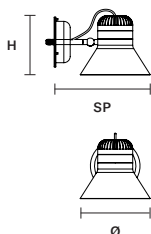

STANDARD CABLES FOR ALL SUSPENSIONS

CORDEA OUT S P    IP54

∅ 22 cm / 8.70"
H 19 cm / 7.50"

INTEGRATED LED LIGHTING

10 W CRI>90
3000 K – 1510 NOMINAL LM

DIMM NO

CORDEA OUT S G    IP54

∅ 36 cm / 14.20"
H 16 cm / 6.30"

INTEGRATED LED LIGHTING

10 W CRI>90
3000 K – 1510 NOMINAL LM

DIMM NO

CORDEA OUT A P    IP54

L 22 cm / 8.70"
H 19 cm / 7.50"
SP 30 cm / 11.80"

INTEGRATED LED LIGHTING

10 W CRI>90
3000 K – 1510 NOMINAL LM

DIMM NO

CORDEA OUT A G    IP54

L 36 cm / 14.20"
H 16 cm / 6.30"
SP 44 cm / 17.30"

INTEGRATED LED LIGHTING

10 W CRI>90
3000 K – 1510 NOMINAL LM

DIMM NO

CORDEA OUT TL PORT  IP54

L 22 cm / 8.70"
H 51 cm / 20.00"
SP 23.5 cm / 9.30"