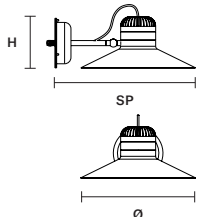

STANDARD CABLES FOR ALL SUSPENSIONS

CORDEA OUT S P    IP54

∅ 22 cm / 8.70"
H 19 cm / 7.50"

INTEGRATED LED LIGHTING

10 W CRI>90
3000 K – 1510 NOMINAL LM

DIMM NO

CORDEA OUT S G    IP54

∅ 36 cm / 14.20"
H 16 cm / 6.30"

INTEGRATED LED LIGHTING

10 W CRI>90
3000 K – 1510 NOMINAL LM

DIMM NO

CORDEA OUT A P    IP54

L 22 cm / 8.70"
H 19 cm / 7.50"
SP 30 cm / 11.80"

INTEGRATED LED LIGHTING

10 W CRI>90
3000 K – 1510 NOMINAL LM

DIMM NO

CORDEA OUT A G    IP54

L 36 cm / 14.20"
H 16 cm / 6.30"
SP 44 cm / 17.30"

INTEGRATED LED LIGHTING

10 W CRI>90
3000 K – 1510 NOMINAL LM

DIMM NO

CORDEA OUT TL PORT  IP54

L 22 cm / 8.70"
H 51 cm / 20.00"
SP 23.5 cm / 9.30"