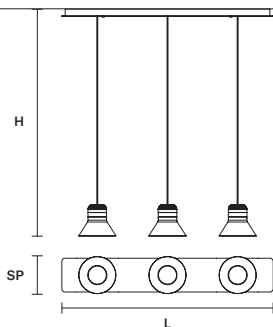

DIMM 1-10V + PUSH

CORDEA C5 RD 80   

∅ 80 cm / 31.50"
H MAX 170 cm / 67.00"

INTEGRATED LED LIGHTING
50 W CRI>90
3000 K – 7550 NOMINAL LM

DIMM 1-10V + PUSH + DALI

CORDEA C3 LN 75   

L 75 cm / 29.50"
SP 22 cm / 8.70"
H MAX 170 cm / 67.00"

INTEGRATED LED LIGHTING
30 W CRI>90
3000 K – 4530 NOMINAL LM

DIMM 1-10V + PUSH

CORDEA C3 LN 125   

L 125 cm / 49.20"
SP 22 cm / 8.70"
H MAX 170 cm / 67.00"

INTEGRATED LED LIGHTING
30 W CRI>90
3000 K – 4530 NOMINAL LM

DIMM 1-10V + PUSH

CORDEA C5 LN 175   

L 175 cm / 68.90"
SP 22 cm / 8.70"
H MAX 170 cm / 67.00"

INTEGRATED LED LIGHTING
50 W CRI>90
3000 K – 7550 NOMINAL LM

DIMM 1-10V + PUSH + DALI

: for the US market, refer to the relevant price list.