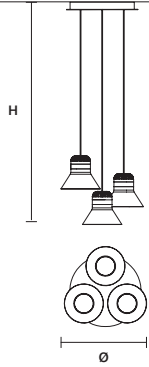

10 W CRI>90

3000 K – 1510 NOMINAL LM

DIMM NO

CORDEA S G

∅ 36 cm / 14.20"
H 16 cm / 6.30"

INTEGRATED LED LIGHTING

10 W CRI>90

3000 K – 1510 NOMINAL LM

DIMM NO

CORDEA C3 RD 40   

∅ 50 cm / 19.70"
H MAX 170 cm / 67.00"

INTEGRATED LED LIGHTING
30 W CRI>90
3000 K – 4530 NOMINAL LM

DIMM 1-10V + PUSH

CORDEA C3 RD 60   

∅ 60 cm / 23.60"
H MAX 170 cm / 67.00"

INTEGRATED LED LIGHTING
30 W CRI>90
3000 K – 4530 NOMINAL LM

DIMM 1-10V + PUSH

CORDEA C5 RD 80   

∅ 80 cm / 31.50"
H MAX 170 cm / 67.00"

INTEGRATED LED LIGHTING
50 W CRI>90
3000 K – 7550 NOMINAL LM

DIMM 1-10V + PUSH + DALI

CORDEA C3 LN 75   

L 75 cm / 29.50"
SP 22 cm / 8.70"
H MAX 170 cm / 67.00"