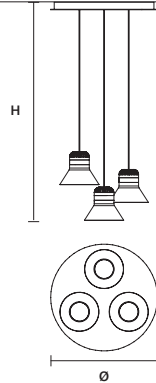

10 W CRI>90

3000 K – 1510 NOMINAL LM

DIMM NO

CORDEA S G

∅ 36 cm / 14.20"
H 16 cm / 6.30"

INTEGRATED LED LIGHTING

10 W CRI>90

3000 K – 1510 NOMINAL LM

DIMM NO

CORDEA C3 RD 40   

∅ 50 cm / 19.70"
H MAX 170 cm / 67.00"

INTEGRATED LED LIGHTING
30 W CRI>90
3000 K – 4530 NOMINAL LM

DIMM 1-10V + PUSH

CORDEA C3 RD 60   

∅ 60 cm / 23.60"
H MAX 170 cm / 67.00"

INTEGRATED LED LIGHTING
30 W CRI>90
3000 K – 4530 NOMINAL LM

DIMM 1-10V + PUSH

CORDEA C5 RD 80   

∅ 80 cm / 31.50"
H MAX 170 cm / 67.00"

INTEGRATED LED LIGHTING
50 W CRI>90
3000 K – 7550 NOMINAL LM

DIMM 1-10V + PUSH + DALI

CORDEA C3 LN 75   

L 75 cm / 29.50"
SP 22 cm / 8.70"
H MAX 170 cm / 67.00"