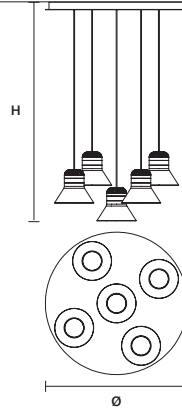

10 W CRI>90

3000 K – 1510 NOMINAL LM

DIMM NO

CORDEA S G

∅ 36 cm / 14.20"
H 16 cm / 6.30"

INTEGRATED LED LIGHTING

10 W CRI>90

3000 K – 1510 NOMINAL LM

DIMM NO

CORDEA C3 RD 40   

∅ 50 cm / 19.70"
H MAX 170 cm / 67.00"

INTEGRATED LED LIGHTING
30 W CRI>90
3000 K – 4530 NOMINAL LM

DIMM 1-10V + PUSH

CORDEA C3 RD 60   

∅ 60 cm / 23.60"
H MAX 170 cm / 67.00"

INTEGRATED LED LIGHTING
30 W CRI>90
3000 K – 4530 NOMINAL LM

DIMM 1-10V + PUSH

CORDEA C5 RD 80   

∅ 80 cm / 31.50"
H MAX 170 cm / 67.00"

INTEGRATED LED LIGHTING
50 W CRI>90
3000 K – 7550 NOMINAL LM

DIMM 1-10V + PUSH + DALI

CORDEA C3 LN 75   

L 75 cm / 29.50"
SP 22 cm / 8.70"
H MAX 170 cm / 67.00"

INTEGRATED LED LIGHTING
30 W CRI>90
3000 K – 4530 NOMINAL LM

DIMM 1-10V + PUSH

CORDEA C3 LN 125   

L 125 cm / 49.20"
SP 22 cm / 8.70"
H MAX 170 cm / 67.00"

INTEGRATED LED LIGHTING
30 W CRI>90
3000 K – 4530 NOMINAL LM