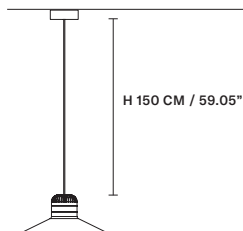

BAND FINISHINGS

BL1 Black leather

BL2 Brown leather

BL3 Red leather

STANDARD CABLES FOR ALL SUSPENSIONS

CORDEA S P

∅ 22 cm / 8.70"
H 19 cm / 7.50"

INTEGRATED LED LIGHTING

10 W CRI>90

3000 K – 1510 NOMINAL LM

DIMM NO

CORDEA S G

∅ 36 cm / 14.20"
H 16 cm / 6.30"

INTEGRATED LED LIGHTING

10 W CRI>90

3000 K – 1510 NOMINAL LM

DIMM NO

CORDEA C3 RD 40   

∅ 50 cm / 19.70"
H MAX 170 cm / 67.00"

INTEGRATED LED LIGHTING
30 W CRI>90
3000 K – 4530 NOMINAL LM

DIMM 1-10V + PUSH

CORDEA C3 RD 60   

∅ 60 cm / 23.60"
H MAX 170 cm / 67.00"

INTEGRATED LED LIGHTING
30 W CRI>90
3000 K – 4530 NOMINAL LM

DIMM 1-10V + PUSH

CORDEA C5 RD 80   

∅ 80 cm / 31.50"
H MAX 170 cm / 67.00"

INTEGRATED LED LIGHTING
50 W CRI>90
3000 K – 7550 NOMINAL LM

DIMM 1-10V + PUSH + DALI

CORDEA C3 LN 75   

L 75 cm / 29.50"
SP 22 cm / 8.70"
H MAX 170 cm / 67.00"