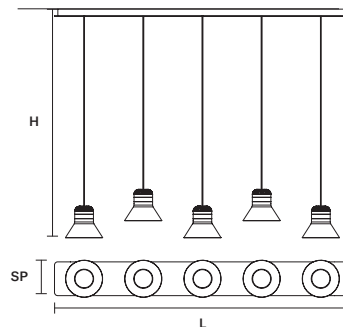

INTEGRATED LED LIGHTING
30 W CRI>90
3000 K – 4530 NOMINAL LM

DIMM 1-10V + PUSH

CORDEA C3 LN 125   

L 125 cm / 49.20"
SP 22 cm / 8.70"
H MAX 170 cm / 67.00"

INTEGRATED LED LIGHTING
30 W CRI>90
3000 K – 4530 NOMINAL LM

DIMM 1-10V + PUSH

CORDEA C5 LN 175   

L 175 cm / 68.90"
SP 22 cm / 8.70"
H MAX 170 cm / 67.00"

INTEGRATED LED LIGHTING
50 W CRI>90
3000 K – 7550 NOMINAL LM

DIMM 1-10V + PUSH + DALI

: for the US market, refer to the relevant price list.