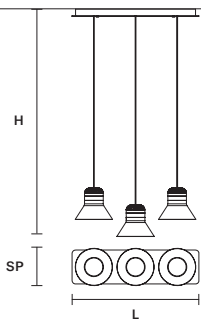

DIMM NO

CORDEA C3 RD 40   

∅ 50 cm / 19.70"
H MAX 170 cm / 67.00"

INTEGRATED LED LIGHTING
30 W CRI>90
3000 K – 4530 NOMINAL LM

DIMM 1-10V + PUSH

CORDEA C3 RD 60   

∅ 60 cm / 23.60"
H MAX 170 cm / 67.00"

INTEGRATED LED LIGHTING
30 W CRI>90
3000 K – 4530 NOMINAL LM

DIMM 1-10V + PUSH

CORDEA C5 RD 80   

∅ 80 cm / 31.50"
H MAX 170 cm / 67.00"

INTEGRATED LED LIGHTING
50 W CRI>90
3000 K – 7550 NOMINAL LM

DIMM 1-10V + PUSH + DALI

CORDEA C3 LN 75   

L 75 cm / 29.50"
SP 22 cm / 8.70"
H MAX 170 cm / 67.00"

INTEGRATED LED LIGHTING
30 W CRI>90
3000 K – 4530 NOMINAL LM

DIMM 1-10V + PUSH

CORDEA C3 LN 125   

L 125 cm / 49.20"
SP 22 cm / 8.70"
H MAX 170 cm / 67.00"

INTEGRATED LED LIGHTING
30 W CRI>90
3000 K – 4530 NOMINAL LM