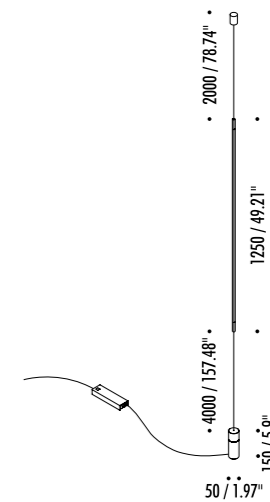

CEILING ROSE

DRIVER

18060303	MATT WHITE - 3000K	120 V - 60 Hz - 15 W LED - 619 lm - CRI > 90 POWER SUPPLY WITH PLUG - COAXIAL CABLE DIMMER
18060303-27	MATT WHITE - 2700K	
18060803	BRUSHED BRASS - 3000K	
18060803-27	BRUSHED BRASS - 2700K	