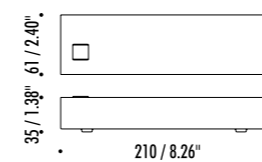

CEILING ROSE

DRIVER

18060303	MATT WHITE - 3000K	120 V - 60 Hz - 15 W LED - 619 lm - CRI > 90 POWER SUPPLY WITH PLUG - COAXIAL CABLE DIMMER
18060303-27	MATT WHITE - 2700K	
18060803	BRUSHED BRASS - 3000K	
18060803-27	BRUSHED BRASS - 2700K	