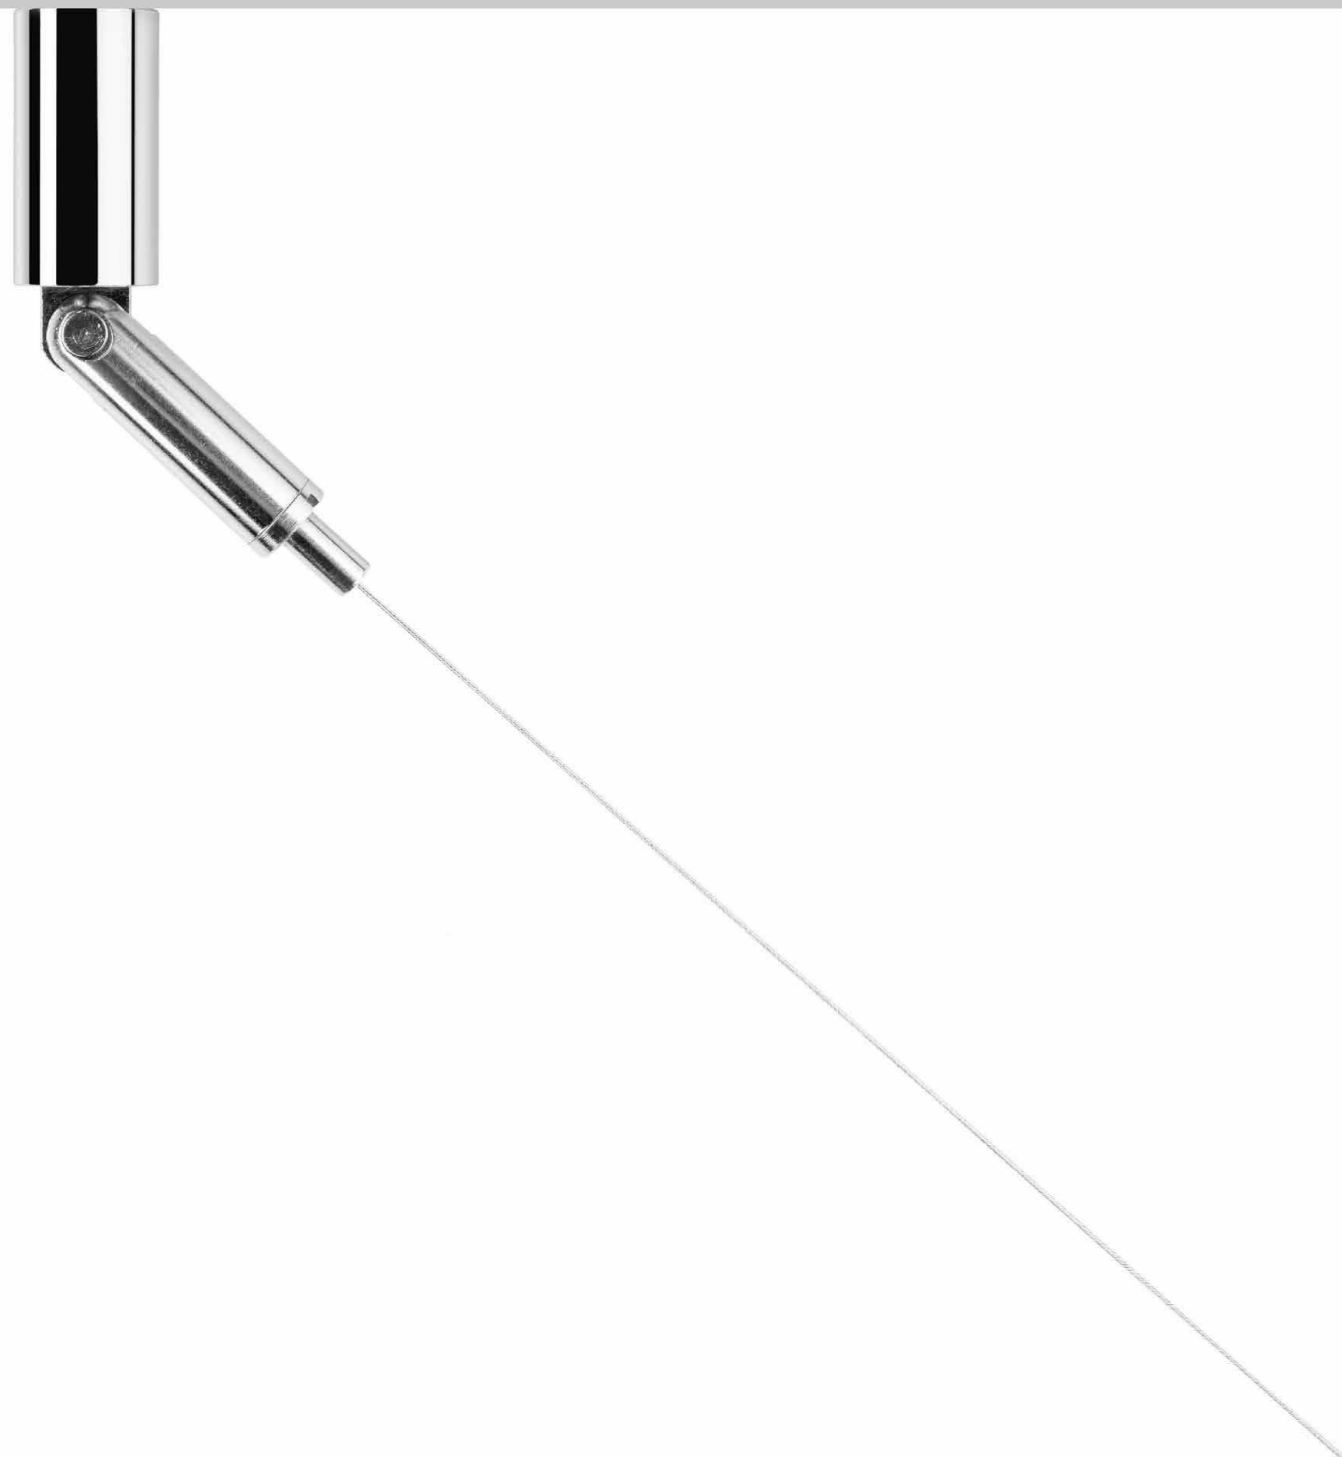

CEILING ROSE

DRIVER

18060303	MATT WHITE - 3000K	120 V - 60 Hz - 15 W LED - 619 lm - CRI > 90 POWER SUPPLY WITH PLUG - COAXIAL CABLE DIMMER
18060303-27	MATT WHITE - 2700K	
18060803	BRUSHED BRASS - 3000K	
18060803-27	BRUSHED BRASS - 2700K	

OPTIONAL ACCESSORIES

1A0510003	STANDARD	SLOPED CEILING FIXING KIT
-----------	----------	---------------------------

OPTIONAL ACCESSORIES

1A0510003	STANDARD	SLOPED CEILING FIXING KIT	
		COMPATIBLE LAMPS: QuiQuoQua - MASAI - FOSBURY - MOON 120	
1A0520003	STANDARD	SLOPED ROSE FIXING KIT	
		COMPATIBLE LAMPS: MOON 60 - MOON 60 DE - MOON 80	
1A0530003	STANDARD	SLOPED CEILING FIXING HOOK	
		COMPATIBLE LAMPS: MERIDIANA - SIMBIOSI - SHANGHAI	
17270303	MATT WHITE	CLAMP	
17270403	MATT BLACK		