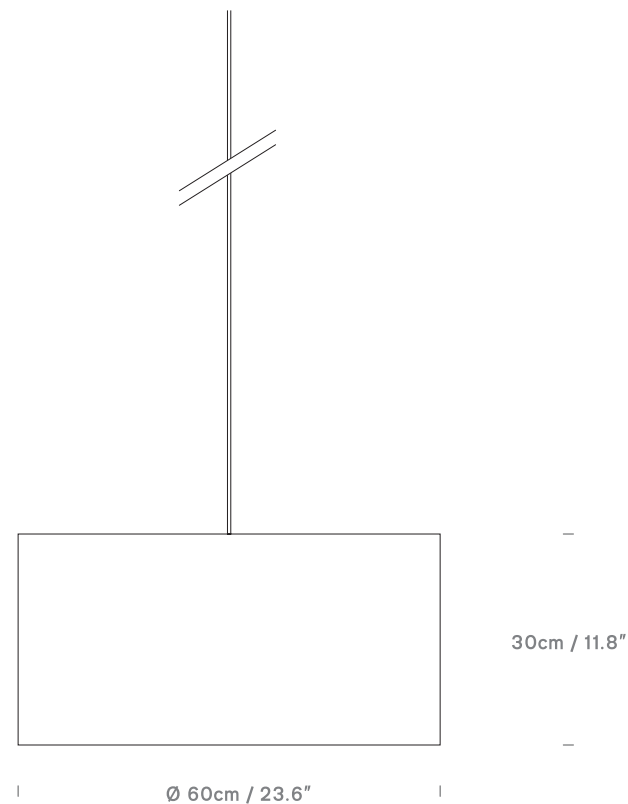

Marble 33*30
SM109110XX

Marble 60*30
SM109140XX

Product Category

Pendant

Material

Satin finished digitally printed polyester laminated onto vinyl

Recommended Bulb

LED globe bulbs up to 2000 lumen output and from 2700K (for warmer with more colour), up to 6000K (daylight)

Color

01 - White

02 - Black