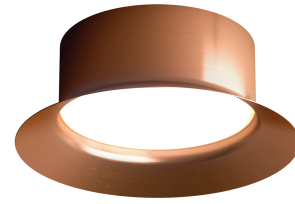

# MAINE

t-3410L / t-3411L  
flush mount

Date	Type
Project	
Location	
Model #	Quantity
Specifier	

## Description

Metallic flush mount lamp providing direct light.  
Acrylic bottom diffuser.

t-3410L-W 

t-3411L-W  

Pictures above might not show the specified dimensions or material. They are for illustration purposes only.

## Ordering information

Product Code	Lamp
 t-3410L-W	 LED 10W (2700K / Ang 120° / >80 CRI) 120V (included) / Typ* 820 lumens Dimmable Triac

Finish	
 26 BLK	Black
 44 CP	Copper
 CUSTOM	

Product Code	Lamp
 t-3411L-W	 LED 15W (2700K / Ang 120° / >80 CRI) 120V (included) / Typ* 1560 lumens Dimmable Triac

Finish	
 26 BLK	Black
 44 CP	Copper
 CUSTOM	