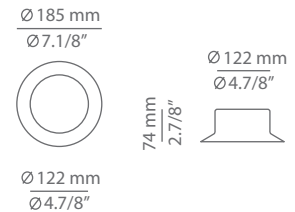

## Description

Metallic flush mount lamp providing direct light.  
Acrylic bottom diffuser.

t-3410L-W 

t-3411L-W  

Pictures above might not show the specified dimensions or material. They are for illustration purposes only.

## Ordering information

Product Code	Lamp
 t-3410L-W	 LED 10W (2700K / Ang 120° / >80 CRI) 120V (included) / Typ* 820 lumens Dimmable Triac

Finish	
 26 BLK	Black
 44 CP	Copper
 CUSTOM	

Product Code	Lamp
 t-3411L-W	 LED 15W (2700K / Ang 120° / >80 CRI) 120V (included) / Typ* 1560 lumens Dimmable Triac