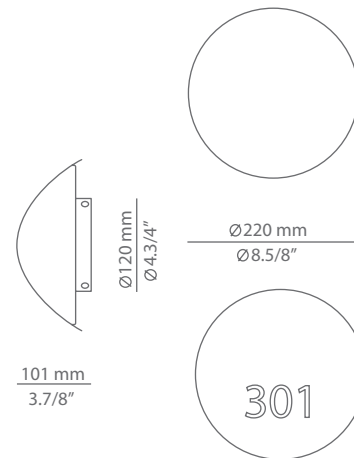

## Description

Wall lamp providing direct and indirect light.  
Acrylic diffuser with a curved metal decorative front plate.  
Suitable for outdoor and indoor locations.

Pictures above might not show the specified dimensions or material. They are for illustration purposes only.

## Ordering information

Product Code	Lamp	Finish	Optional
■ A-3370-W	■ LED 10W (2700K / Ang 120° / >80 CRI) 120V (included) / Typ* 820 lumens Dimmable Triac	■ 26 BLK Black ■ 74 WH White ■ CUSTOM	■ Laser cut signage (no minimum required)