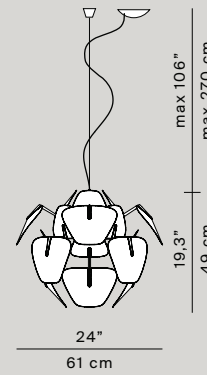

LUCEPLAN 2019/20

D66

Hope

D66/18 td
foot dimmer

D66/12 p
weight 2,30 kg

D66/18 td

28.2"
72 cm

D66/12 p

D66/30 p
weight 4,9 kg
D66/3 a
weight 2,0 kg
D66/8 a
weight 2,0 kg

D66/30 p

D66/3 a

D66/8 a

D66/12
weight 1,5 kg
D66/18 - D66/18H
weight 2,2 kg

D66/12

D66/18 - D66/18H

D66/42
weight 7,0 kg
D66/105
weight 18,7 kg