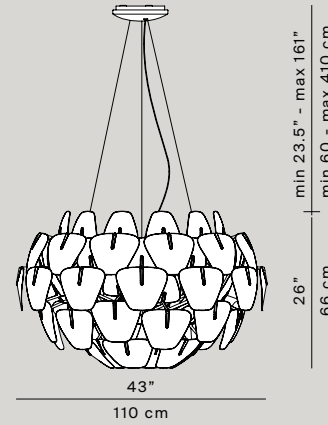

D66/42
weight 7,0 kg
D66/105
weight 18,7 kg

D66/42

D66/105