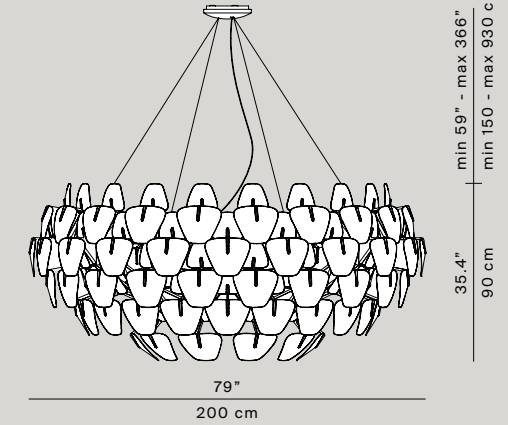

TECHNICAL DATA

MOD. Hope

LUCEPLAN 2019/20

MOD. Hope

LUCEPLAN 2019/20