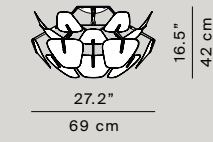

LUCEPLAN 2019/20

D66

Hope

D66/18 td
foot dimmer

D66/12 p
weight 2,30 kg

D66/18 td

28.2"
72 cm

D66/12 p

D66/30 p
weight 4,9 kg
D66/3 a
weight 2,0 kg
D66/8 a
weight 2,0 kg

D66/30 p

D66/3 a

D66/8 a

D66/12
weight 1,5 kg
D66/18 - D66/18H
weight 2,2 kg

D66/12

D66/18 - D66/18H

D66/42
weight 7,0 kg
D66/105
weight 18,7 kg