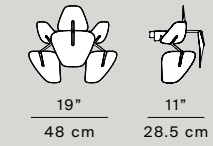

LUCEPLAN 2019/20

D66

Hope

D66/18 td
foot dimmer

D66/12 p
weight 2,30 kg

D66/18 td

28.2"
72 cm

D66/12 p

D66/30 p
weight 4,9 kg
D66/3 a
weight 2,0 kg
D66/8 a
weight 2,0 kg

D66/30 p

D66/3 a

D66/8 a

D66/12
weight 1,5 kg
D66/18 - D66/18H
weight 2,2 kg

D66/12

D66/18 - D66/18H

D66/42
weight 7,0 kg
D66/105
weight 18,7 kg