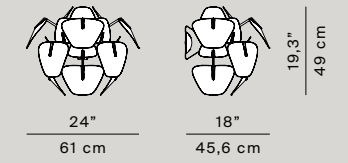

LUCEPLAN 2019/20

D66

Hope

D66/18 td
foot dimmer

D66/12 p
weight 2,30 kg

D66/18 td

28.2"
72 cm

D66/12 p

D66/30 p
weight 4,9 kg
D66/3 a
weight 2,0 kg
D66/8 a
weight 2,0 kg

D66/30 p

D66/3 a

D66/8 a

D66/12
weight 1,5 kg
D66/18 - D66/18H
weight 2,2 kg

D66/12

D66/18 - D66/18H

D66/42
weight 7,0 kg
D66/105
weight 18,7 kg