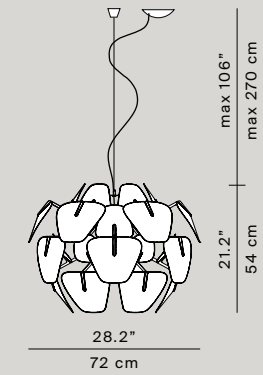

LUCEPLAN 2019/20

D66

Hope

D66/18 td
foot dimmer

D66/12 p
weight 2,30 kg

D66/18 td

28.2"
72 cm

D66/12 p

D66/30 p
weight 4,9 kg
D66/3 a
weight 2,0 kg
D66/8 a
weight 2,0 kg

D66/30 p

D66/3 a

D66/8 a

D66/12
weight 1,5 kg
D66/18 - D66/18H
weight 2,2 kg

D66/12

D66/18 - D66/18H

D66/42
weight 7,0 kg
D66/105
weight 18,7 kg

MOD. Hope

LUCEPLAN 2019/20

| | | | | | | |
|------------------------|--|---|--|---|--|---|
| Composition kit | A |  | B |  | C |  |
| | D66/105 D66/42 D66/42 | h tot min 400 cm weight 23 kg | D66/105 D66/18 D66/18 | h tot min 363 cm weight 23 kg | D66/105 D66/18 D66/42 | h tot min 364 cm weight 27,5 kg |
| | | | | | | |
| | D |  | E |  | F |  |
| | D66/105 D66/42 D66/18 | h tot min 374 cm weight 27,5 kg | D66/42 D66/105 D66/42 | h tot min 325 cm weight 32 kg | D66/42 D66/105 D66/18 | h tot min 299 cm weight 27,5 kg |
| | | | | | | |
| | G |  | H |  | I |  |
| | D66/18 D66/105 D66/42 | h tot min 324 cm weight 27,5 kg | D66/18 D66/42 D66/105 | h tot min 249 cm weight 27,5 kg | D66/42 D66/42 D66/42 | h tot min 245 cm weight 21 kg |
| | | | | | | |
| | L |  | M |  | N |  |
| | D66/18 D66/18 D66/105 | h tot min 303 cm weight 23 kg | D66/42 D66/42 D66/18 | h tot min 229 cm weight 16,5 kg | D66/42 D66/18 D66/42 | h tot min 219 cm weight 16,5 kg |
| | | | | | | |
| | P |  | Q |  | R |  |
| | D66/18 D66/42 D66/18 | h tot min 198 cm weight 12 kg | D66/18 D66/18 D66/42 | h tot min 198 cm weight 12 kg | D66/42 D66/18 D66/18 | h tot min 213 cm weight 12 kg |