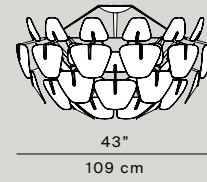

LUCEPLAN 2019/20

D66

Hope

D66/18 td
foot dimmer

D66/12 p
weight 2,30 kg

D66/18 td

28.2"
72 cm

D66/12 p

D66/30 p
weight 4,9 kg
D66/3 a
weight 2,0 kg
D66/8 a
weight 2,0 kg

D66/30 p

D66/3 a

D66/8 a

D66/12
weight 1,5 kg
D66/18 - D66/18H
weight 2,2 kg

D66/12

D66/18 - D66/18H

D66/42
weight 7,0 kg
D66/105
weight 18,7 kg