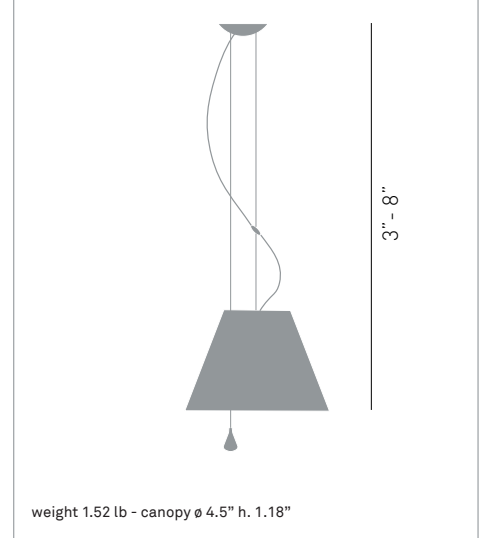

COSTANZA

design Paolo Rizzatto, 1986

**LUCE
PLAN**

1. Type: Suspension
2. Light source: 150W A-21 soft white med.base
3. Product use: Indoor
4. Materials: Aluminium stem, interchangeable polycarbonate silkscreened shade
5. Colors: Counterweight steel mat chrome
   Shade in blue, ivory, pistachio, orange, red, black, white
6. Description: Elegant and light, this lamp emits a pleasant warm light through a silk-screened polycarbonate shade. The lamp's height may be adjusted by means of a characteristic stainless steel counterweight.
7. Certifications: UL US
8. Awards: Lampe d'Argent SIL/Paris, 1988
9. Reference code: 1D13NSA20520

D13 sas

Shade		
D13/1	1D13N0100502	white
Mezzo Tono collection		
D13/1/2	1D13N0100537	comfort green
	1D13N0100524	edgy pink
	1D13N0100534	mistic white
	1D13N0100538	soft skin
	1D13N0100539	shaded stone
Radieuse collection		
D13/1/2	1D13N0100508	primay red
	1D13N0100501	liquorice black
	1D13N0100536	petroleum blue
	1D13N0100506	smart yellow
	1D13N0100505	concrete grey