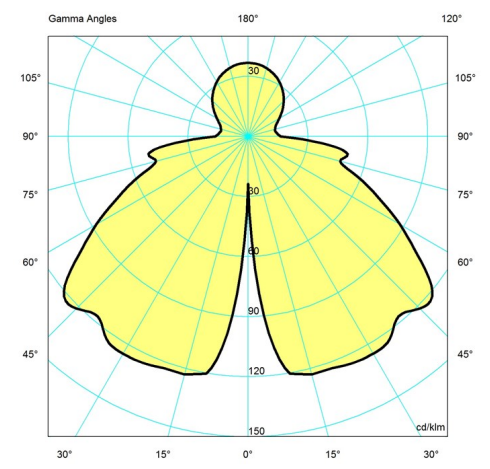

Weight

Min: 3.419 lbs Max: 3.422 lbs

Finish

Black metalized, Brass metalized, High lustre chrome plated

Voltage

120V

Light distribution diagrams

For the full data set on all variants, see louispuolsen.com.

Polar