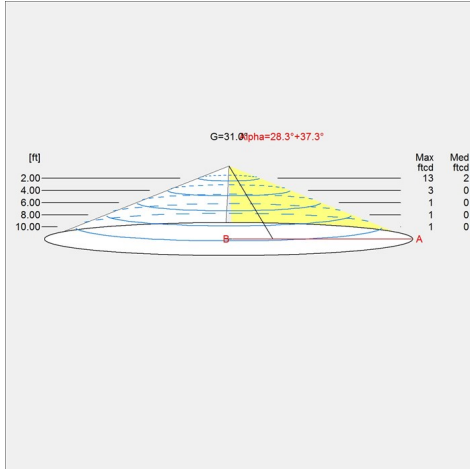

Min: 3.419 lbs Max: 3.422 lbs

Finish

Black metalized, Brass metalized, High lustre chrome plated

Voltage

120V

Light distribution diagrams

For the full data set on all variants, see louispuolsen.com.

Cartesian