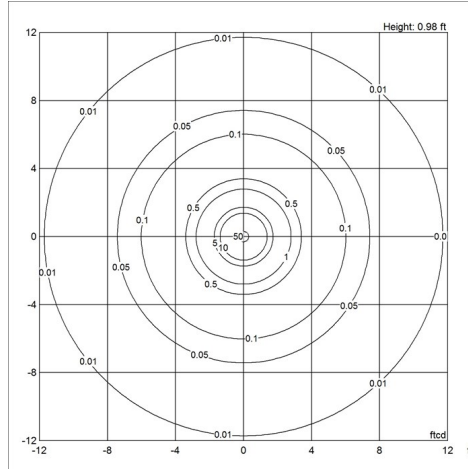

Weight

Min: 3.419 lbs Max: 3.422 lbs

Finish

Black metalized, Brass metalized, High lustre chrome plated

Voltage

120V

Light distribution diagrams

For the full data set on all variants, see louispuolsen.com.

Isolux