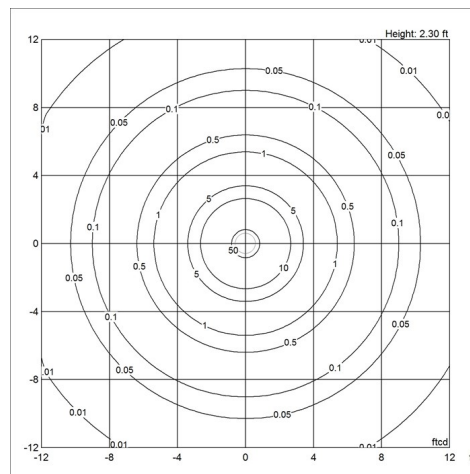

Weight

Min: 0 lbs Max: 0 lbs

Dimensions

14.6 IN, 19.7 IN, 9.8 IN

Finish

Black, White

Voltage

120-277V/60HZ

Light distribution diagrams

For the full data set on all variants, see louispoulsen.com.

Cartesian

Isolux

Polar

Variant options

Dimension	Color	Cable type	Light source	Lumen	Voltage frequency	Variant number
14.6 IN	<input type="radio"/> White	WHITE TEXTILE AND WIRE	16W LED/3000K	1125	120-277V/60HZ	10000151334
9.8 IN	<input checked="" type="radio"/> Black	BLACK TEXTILE AND WIRE	9W LED/2700K	508	120-277V/60HZ	10000151329
9.8 IN	<input type="radio"/> White	WHITE TEXTILE AND WIRE	9W LED/2700K	597	120-277V/60HZ	10000151330
14.6 IN	<input checked="" type="radio"/> Black	BLACK TEXTILE AND WIRE	16W LED/3000K	951	120-277V/60HZ	10000151333
14.6 IN	<input checked="" type="radio"/> Black	BLACK TEXTILE AND WIRE	16W LED/2700K	930	120-277V/60HZ	10000151337
14.6 IN	<input type="radio"/> White	WHITE TEXTILE AND WIRE	16W LED/2700K	1100	120-277V/60HZ	10000151340
19.7 IN	<input checked="" type="radio"/> Black	BLACK TEXTILE AND WIRE	30W LED/3000K	1955	120-277V/60HZ	10000151341
19.7 IN	<input type="radio"/> White	WHITE TEXTILE AND WIRE	30W LED/3000K	2242	120-277V/60HZ	10000151342
19.7 IN	<input type="radio"/> White	BLACK TEXTILE AND WIRE	30W LED/2700K	2309	120-277V/60HZ	10000151345
19.7 IN	<input checked="" type="radio"/> Black	WHITE TEXTILE AND WIRE	30W LED/2700K	1898	120-277V/60HZ	10000151347
9.8 IN	<input checked="" type="radio"/> Black	BLACK TEXTILE AND WIRE	9W LED/3000K	528	120-277V/60HZ	10000151801
9.8 IN	<input type="radio"/> White	WHITE TEXTILE AND WIRE	9W LED/3000K	610	120-277V/60HZ	10000151803