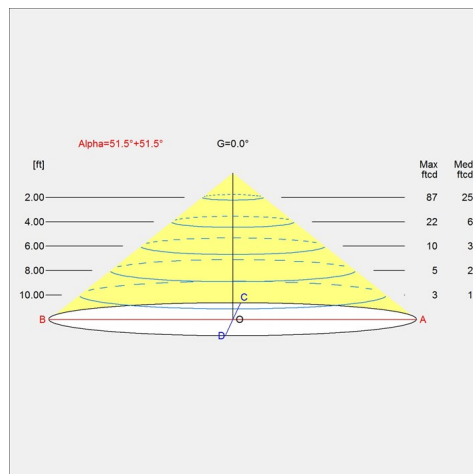

Other functions

Longer cord lengths. Custom finishes. LED in 2700K or 3500K. Alternative dimming controls.

Specification notes

- a. 9.8 IN size available only in 9W.
- b. 14.6 IN size available only in 16W.
- c. 19.7 IN size available only in 30W.

Weight

Min: 0 lbs Max: 0 lbs

Dimensions

14.6 IN, 19.7 IN, 9.8 IN

Finish

Black, White

Voltage

120-277V/60HZ

Light distribution diagrams

For the full data set on all variants, see louispoulsen.com.

Cartesian

Isolux

Polar

Variant options

Dimension	Color	Cable type	Light source	Lumen	Voltage frequency	Variant number
14.6 IN	<input type="radio"/> White	WHITE TEXTILE AND WIRE	16W LED/3000K	1125	120-277V/60HZ	10000151334
9.8 IN	<input checked="" type="radio"/> Black	BLACK TEXTILE AND WIRE	9W LED/2700K	508	120-277V/60HZ	10000151329
9.8 IN	<input type="radio"/> White	WHITE TEXTILE AND WIRE	9W LED/2700K	597	120-277V/60HZ	10000151330
14.6 IN	<input checked="" type="radio"/> Black	BLACK TEXTILE AND WIRE	16W LED/3000K	951	120-277V/60HZ	10000151333
14.6 IN	<input checked="" type="radio"/> Black	BLACK TEXTILE AND WIRE	16W LED/2700K	930	120-277V/60HZ	10000151337
14.6 IN	<input type="radio"/> White	WHITE TEXTILE AND WIRE	16W LED/2700K	1100	120-277V/60HZ	10000151340
19.7 IN	<input checked="" type="radio"/> Black	BLACK TEXTILE AND WIRE	30W LED/3000K	1955	120-277V/60HZ	10000151341
19.7 IN	<input type="radio"/> White	WHITE TEXTILE AND WIRE	30W LED/3000K	2242	120-277V/60HZ	10000151342
19.7 IN	<input type="radio"/> White	BLACK TEXTILE AND WIRE	30W LED/2700K	2309	120-277V/60HZ	10000151345
19.7 IN	<input checked="" type="radio"/> Black	WHITE TEXTILE AND WIRE	30W LED/2700K	1898	120-277V/60HZ	10000151347
9.8 IN	<input checked="" type="radio"/> Black	BLACK TEXTILE AND WIRE	9W LED/3000K	528	120-277V/60HZ	10000151801
9.8 IN	<input type="radio"/> White	WHITE TEXTILE AND WIRE	9W LED/3000K	610	120-277V/60HZ	10000151803