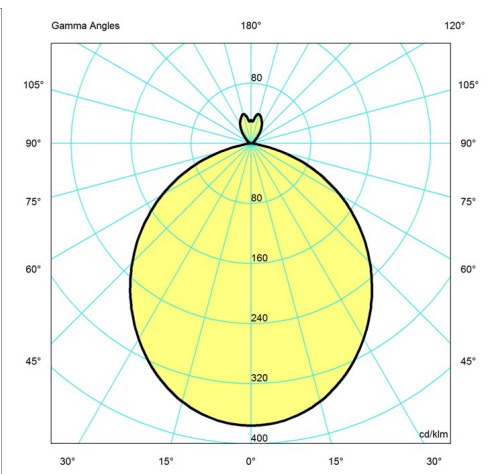

Light distribution diagrams

For the full data set on all variants, see louispoulsen.com.

Cartesian

Isolux

Polar

Variant options

Dimension	Color	Cable type	Light source	Lumen	Voltage frequency	Variant number
14.6 IN	<input type="radio"/> White	WHITE TEXTILE AND WIRE	16W LED/3000K	1125	120-277V/60HZ	10000151334
9.8 IN	<input checked="" type="radio"/> Black	BLACK TEXTILE AND WIRE	9W LED/2700K	508	120-277V/60HZ	10000151329
9.8 IN	<input type="radio"/> White	WHITE TEXTILE AND WIRE	9W LED/2700K	597	120-277V/60HZ	10000151330
14.6 IN	<input checked="" type="radio"/> Black	BLACK TEXTILE AND WIRE	16W LED/3000K	951	120-277V/60HZ	10000151333
14.6 IN	<input checked="" type="radio"/> Black	BLACK TEXTILE AND WIRE	16W LED/2700K	930	120-277V/60HZ	10000151337
14.6 IN	<input type="radio"/> White	WHITE TEXTILE AND WIRE	16W LED/2700K	1100	120-277V/60HZ	10000151340
19.7 IN	<input checked="" type="radio"/> Black	BLACK TEXTILE AND WIRE	30W LED/3000K	1955	120-277V/60HZ	10000151341
19.7 IN	<input type="radio"/> White	WHITE TEXTILE AND WIRE	30W LED/3000K	2242	120-277V/60HZ	10000151342
19.7 IN	<input type="radio"/> White	BLACK TEXTILE AND WIRE	30W LED/2700K	2309	120-277V/60HZ	10000151345
19.7 IN	<input checked="" type="radio"/> Black	WHITE TEXTILE AND WIRE	30W LED/2700K	1898	120-277V/60HZ	10000151347
9.8 IN	<input checked="" type="radio"/> Black	BLACK TEXTILE AND WIRE	9W LED/3000K	528	120-277V/60HZ	10000151801
9.8 IN	<input type="radio"/> White	WHITE TEXTILE AND WIRE	9W LED/3000K	610	120-277V/60HZ	10000151803