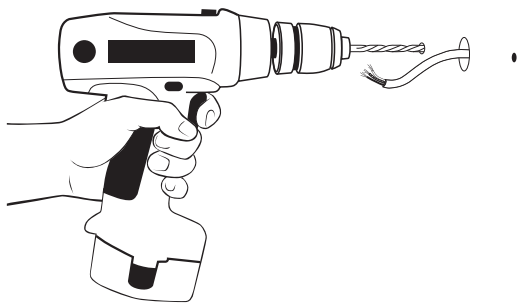

SI EL CABLE FLEXIBLE O CORDÓN EXTERIOR DE ESTA LUMINARIA ESTÁ DAÑADO, DEBE SUSTITUIRSE EXCLUSIVAMENTE POR EL FABRICANTE O SU SERVICIO TÉCNICO (O UNA PERSONA DE CUALIFICACIÓN EQUIVALENTE), CON EL OBJETO DE EVITAR CUALQUIER RIESGO.

LUMINARIA SOLO APTA PARA USO INTERIOR.

SAFETY ADVICE

THE INSTALLATION OF THIS LIGHTING PRODUCT IMPLIES WORKING WITH HIGH VOLTAGE CURRENT. IF YOU ARE NOT AWARE OF THE SAFETY MEASURES INVOLVED, PLEASE ASK A CERTIFIED ELECTRICIAN TO DO THE WORK.

IF THE EXTERNAL CORD IS DAMAGED, IT MUST BE REPLACED ONLY BY A QUALIFIED PERSON ASWELL.

THIS LUMINAIRE IS FOR INDOOR USE ONLY.

ANTES DE COMENZAR, ASEGURESE DE QUE EL DIFERENCIAL PRINCIPAL DE SU HOGAR ESTÁ BAJADO.

BEFORE ANY ACTION IS DONE, MAKE SURE YOUR MAIN A.C. SWITCH IS TURNED OFF.

1

2

3

4

- REALIZAR CONEXIONES
- MAKE CONNECTIONS

5

- BOMBILLA NO INCLUIDA
- BULB NOT INCLUDED