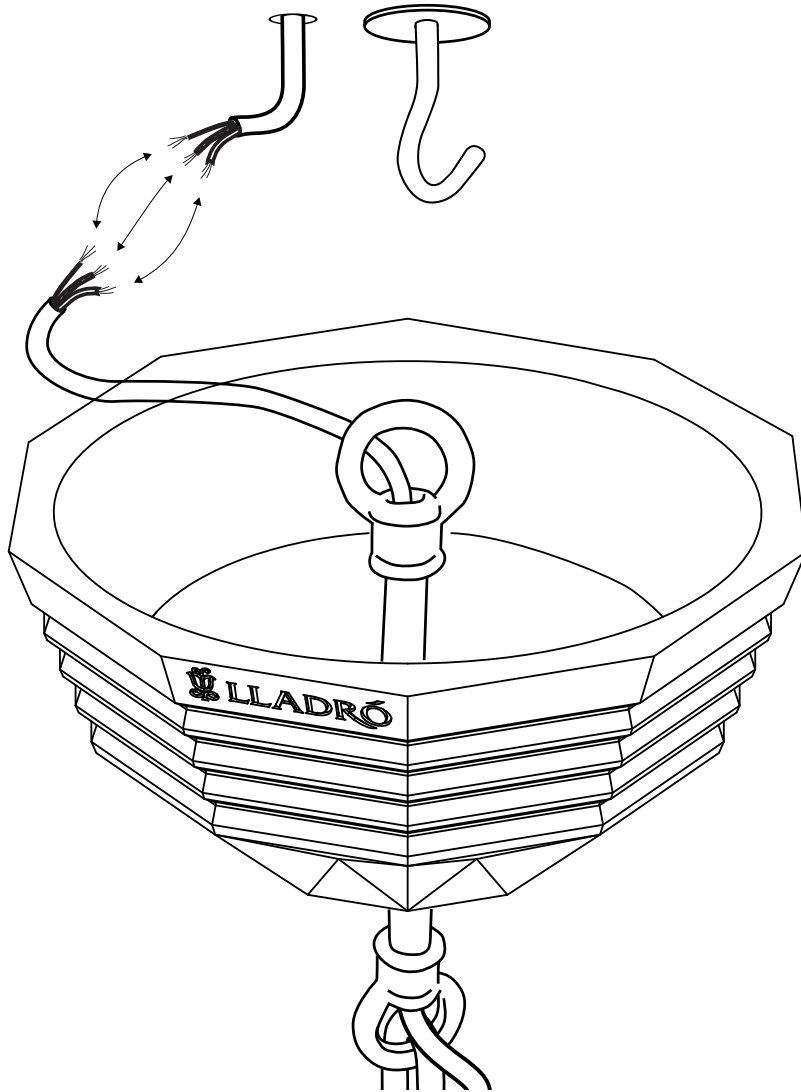

CHANDELIER BELLE DE NUIT

INSTALLATION GUIDE (US)

LLADRÓ
HANDMADE PORCELAIN
Spain

56 - 40 - 24 - 12 LIGHTS

(v7. 10-2017)

SAFETY ADVICE

THE INSTALLATION OF THIS LIGHTING PRODUCT IMPLIES WORKING WITH HIGH VOLTAGE CURRENT.

IF YOU ARE NOT AWARE OF THE SAFETY MEASURES INVOLVED, PLEASE ASK A CERTIFIED ELECTRICIAN TO DO THE WORK.

BEFORE ANY ACTION IS DONE, MAKE SURE YOUR MAIN A.C. SWITCH IS TURNED OFF.

**FIRST OF ALL,
CHECK YOUR CEILING MAXIMUM LOAD**

SIZE	"12 L"	"24 L"	"40 L"	"56 L"
WEIGHT	8.3 Kg (19 lb)	21.2 Kg (47 lb)	27.4 Kg (61 lb)	31.8 Kg (71 lb)

1

ALWAYS UNBOX THE CHANDELIER FOLLOWING THE INSTRUCTIONS FOUND OUTSIDE THE PACKAGING:

LAMP'S SHAFT MUST STAY AS VERTICAL AS POSSIBLE.

DON'T LEAN THE LAMP OR GRAB THE ARMS TO TAKE THE LAMP OUT OF THE BOX.

Lladró, S.A. Ctra Alboraya s/n - Polígono Lladró 46016 Tavernes Blanques - Valencia (Spain)