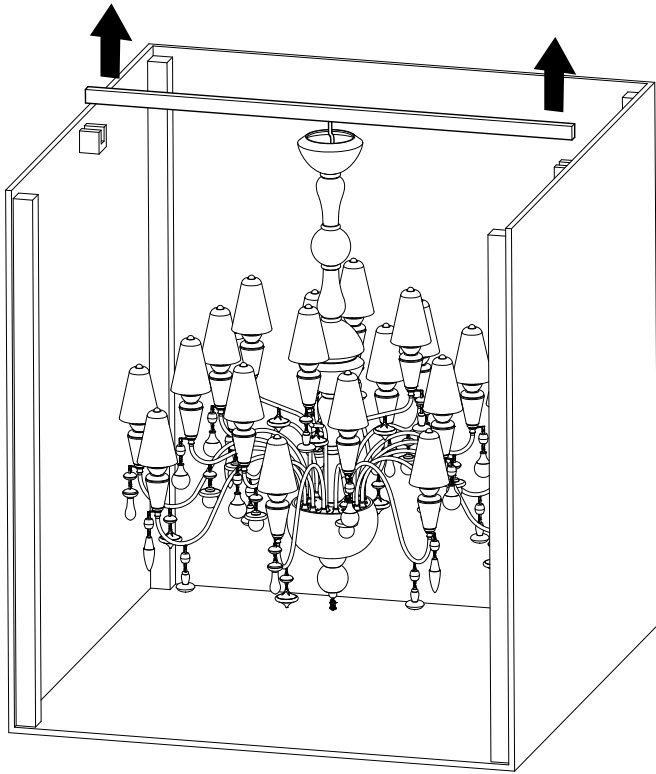

CHANDELIER BELLE DE NUIT

INSTALLATION GUIDE (US)

LLADRÓ
HANDMADE PORCELAIN
Spain

56 - 40 - 24 - 12 LIGHTS

(v7. 10-2017)

SAFETY ADVICE

THE INSTALLATION OF THIS LIGHTING PRODUCT IMPLIES WORKING WITH HIGH VOLTAGE CURRENT.

IF YOU ARE NOT AWARE OF THE SAFETY MEASURES INVOLVED, PLEASE ASK A CERTIFIED ELECTRICIAN TO DO THE WORK.

BEFORE ANY ACTION IS DONE, MAKE SURE YOUR MAIN A.C. SWITCH IS TURNED OFF.

**FIRST OF ALL,
CHECK YOUR CEILING MAXIMUM LOAD**

SIZE	"12 L"	"24 L"	"40 L"	"56 L"
WEIGHT	8.3 Kg (19 lb)	21.2 Kg (47 lb)	27.4 Kg (61 lb)	31.8 Kg (71 lb)

1

ALWAYS UNBOX THE CHANDELIER FOLLOWING THE INSTRUCTIONS FOUND OUTSIDE THE PACKAGING:

LAMP'S SHAFT MUST STAY AS VERTICAL AS POSSIBLE.