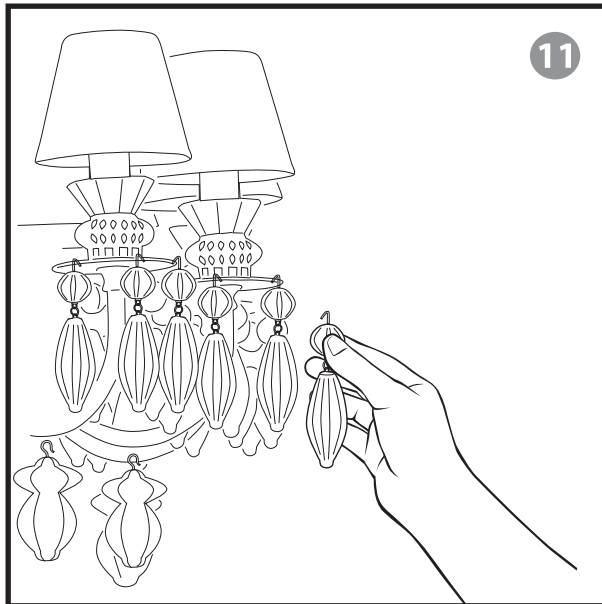

CHANDELIER BELLE DE NUIT

INSTALLATION GUIDE (US)

LLADRÓ
HANDMADE PORCELAIN
Spain

56 - 40 - 24 - 12 LIGHTS

(v7. 10-2017)

SAFETY ADVICE

THE INSTALLATION OF THIS LIGHTING PRODUCT IMPLIES WORKING WITH HIGH VOLTAGE CURRENT.

SIZE	"12 L"	"24 L"	"40 L"	"56 L"
WEIGHT	8.3 Kg (19 lb)	21.2 Kg (47 lb)	27.4 Kg (61 lb)	31.8 Kg (71 lb)

1

ALWAYS UNBOX THE CHANDELIER FOLLOWING THE INSTRUCTIONS FOUND OUTSIDE THE PACKAGING:

LAMP'S SHAFT MUST STAY AS VERTICAL AS POSSIBLE.

DON'T LEAN THE LAMP OR GRAB THE ARMS TO TAKE THE LAMP OUT OF THE BOX.

Lladró, S.A. Ctra Alboraya s/n - Polígono Lladró 46016 Tavernes Blanques - Valencia (Spain)