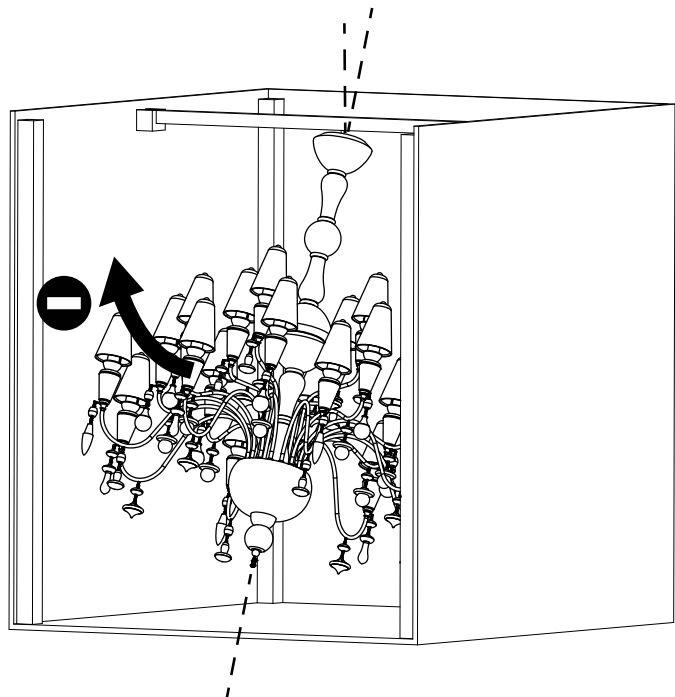

LAMP'S SHAFT MUST STAY AS VERTICAL AS POSSIBLE.

DON'T LEAN THE LAMP OR GRAB THE ARMS TO TAKE THE LAMP OUT OF THE BOX.