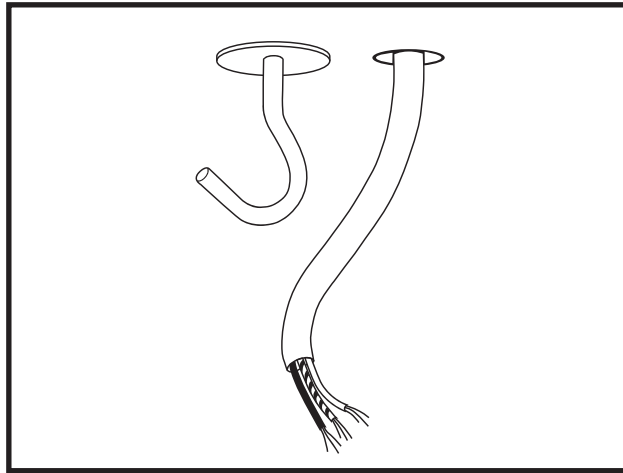

CHANDELIER BELLE DE NUIT

INSTALLATION GUIDE (US)

LLADRÓ
HANDMADE PORCELAIN
Spain

56 - 40 - 24 - 12 LIGHTS

(v7. 10-2017)

SAFETY ADVICE

THE INSTALLATION OF THIS LIGHTING PRODUCT IMPLIES WORKING WITH HIGH VOLTAGE CURRENT.

IF YOU ARE NOT AWARE OF THE SAFETY MEASURES INVOLVED, PLEASE ASK A CERTIFIED ELECTRICIAN TO DO THE WORK.

BEFORE ANY ACTION IS DONE, MAKE SURE YOUR MAIN A.C. SWITCH IS TURNED OFF.

**FIRST OF ALL,
CHECK YOUR CEILING MAXIMUM LOAD**

SIZE	"12 L"	"24 L"	"40 L"	"56 L"
WEIGHT	8.3 Kg (19 lb)	21.2 Kg (47 lb)	27.4 Kg (61 lb)	31.8 Kg (71 lb)

1

ALWAYS UNBOX THE CHANDELIER FOLLOWING THE INSTRUCTIONS FOUND OUTSIDE THE PACKAGING:

LAMP'S SHAFT MUST STAY AS VERTICAL AS POSSIBLE.