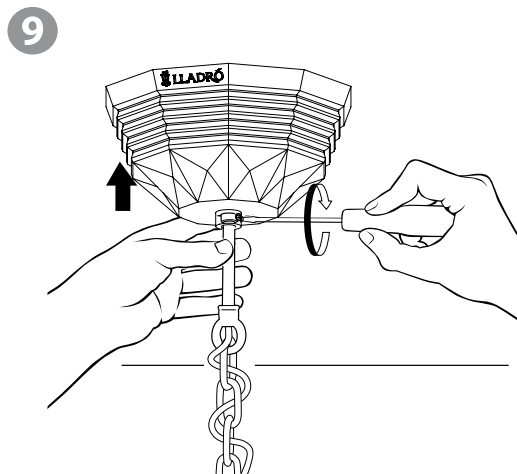

CHANDELIER BELLE DE NUIT

INSTALLATION GUIDE (US)

LLADRÓ
HANDMADE PORCELAIN
Spain

56 - 40 - 24 - 12 LIGHTS

(v7. 10-2017)

SAFETY ADVICE

THE INSTALLATION OF THIS LIGHTING PRODUCT IMPLIES WORKING WITH HIGH VOLTAGE CURRENT.

IF YOU ARE NOT AWARE OF THE SAFETY MEASURES INVOLVED, PLEASE ASK A CERTIFIED ELECTRICIAN TO DO THE WORK.

BEFORE ANY ACTION IS DONE, MAKE SURE YOUR MAIN A.C. SWITCH IS TURNED OFF.

**FIRST OF ALL,
CHECK YOUR CEILING MAXIMUM LOAD**

SIZE	"12 L"	"24 L"	"40 L"	"56 L"
WEIGHT	8.3 Kg (19 lb)	21.2 Kg (47 lb)	27.4 Kg (61 lb)	31.8 Kg (71 lb)

1

ALWAYS UNBOX THE CHANDELIER FOLLOWING THE INSTRUCTIONS FOUND OUTSIDE THE PACKAGING:

LAMP'S SHAFT MUST STAY AS VERTICAL AS POSSIBLE.

DON'T LEAN THE LAMP OR GRAB THE ARMS TO TAKE THE LAMP OUT OF THE BOX.

Lladró, S.A. Ctra Alboraya s/n - Polígono Lladró 46016 Tavernes Blanques - Valencia (Spain)