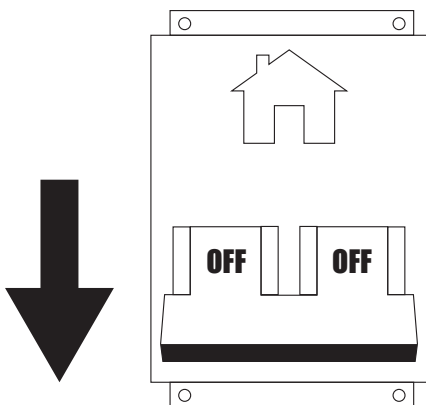

CHANDELIER BELLE DE NUIT

INSTALLATION GUIDE (US)

LLADRÓ
HANDMADE PORCELAIN
Spain

56 - 40 - 24 - 12 LIGHTS

(v7. 10-2017)

SAFETY ADVICE

THE INSTALLATION OF THIS LIGHTING PRODUCT IMPLIES WORKING WITH HIGH VOLTAGE CURRENT.

IF YOU ARE NOT AWARE OF THE SAFETY MEASURES INVOLVED, PLEASE ASK A CERTIFIED ELECTRICIAN TO DO THE WORK.

BEFORE ANY ACTION IS DONE, MAKE SURE YOUR MAIN A.C. SWITCH IS TURNED OFF.

**FIRST OF ALL,
CHECK YOUR CEILING MAXIMUM LOAD**

SIZE	"12 L"	"24 L"	"40 L"	"56 L"
WEIGHT	8.3 Kg (19 lb)	21.2 Kg (47 lb)	27.4 Kg (61 lb)	31.8 Kg (71 lb)

1

ALWAYS UNBOX THE CHANDELIER FOLLOWING THE INSTRUCTIONS FOUND OUTSIDE THE PACKAGING:

LAMP'S SHAFT MUST STAY AS VERTICAL AS POSSIBLE.