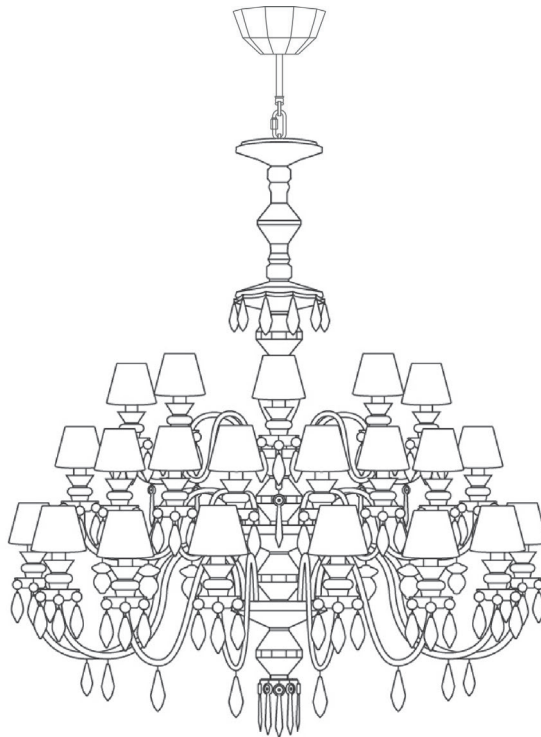

CHANDELIER BELLE DE NUIT

INSTALLATION GUIDE (US)

LLADRÓ
HANDMADE PORCELAIN
Spain

56 - 40 - 24 - 12 LIGHTS

(v7. 10-2017)

SAFETY ADVICE

THE INSTALLATION OF THIS LIGHTING PRODUCT IMPLIES WORKING WITH HIGH VOLTAGE CURRENT.

SIZE	"12 L"	"24 L"	"40 L"	"56 L"
WEIGHT	8.3 Kg (19 lb)	21.2 Kg (47 lb)	27.4 Kg (61 lb)	31.8 Kg (71 lb)

1

ALWAYS UNBOX THE CHANDELIER FOLLOWING THE INSTRUCTIONS FOUND OUTSIDE THE PACKAGING:

LAMP'S SHAFT MUST STAY AS VERTICAL AS POSSIBLE.