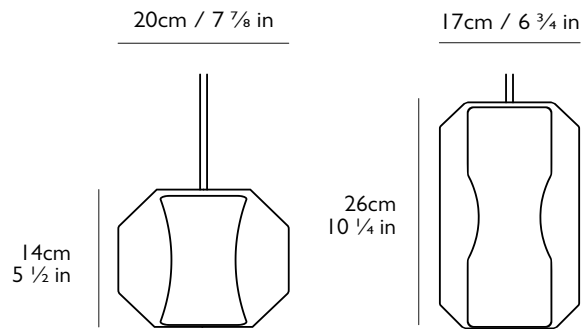

LEE BROOM

CHAMBER

PRODUCT DETAILS

Name

Chamber

Product Code	110-130v	220-240v
Chamber Small	CH0110	CH0010
Chamber Large	CH0120	CH0020

Materials

Carrara marble, crystal, steel

Certification

UL, cUL (110-130v)

CE, CB (220-240v)

Year of Design

2014

Dimensions

Chamber Small: H 14cm x Dia 20cm / H 5 1/2 in x Dia 7 7/8 in

Chamber Large: H 26cm x Dia 17cm / H 10 1/4 in x Dia 6 3/4 in

Suspension

Length: 300cm / 118 1/8 in

Adjustable cord

Transparent casing

Ceiling Plate / Canopy

H 3cm x Dia 12cm / H 1 1/8 in x Dia 4 3/4 in

Round steel in satin white finish

Weight