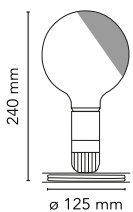

Lampadina

by Achille Castiglioni , 1972

Table lamp providing direct, diffused light. Anodized aluminum base serves to contain excess power cord. Bakelite lamp-holder, painted to match the switch in the orange and black colors. Clear globe lamp is partially sandblasted to diffuse the light.

Mounting	Table
Environment	Indoor
Weight	0.3 Kg
Light sources available	1 x LED E27 2W 2700K 200lm Global Sab. - RF24054- NO DIMM.
Emergency	Without
Switching	ON/OFF oscillating switch inside the lamp-holder, that can be activated from the outside
Voltage	230V
Power	MAX 5W
Battery	No
Supply included	Yes
Cord Length	2300 mm
Materials	Aluminum
Colors	<ul style="list-style-type: none"> ● F3299009 - White ● 3299039 - Green NCS-S3050 ● F3299074 - Turquoise ● F3299042 - Violet ● F3300000 - Black ● F3299075 - Orange