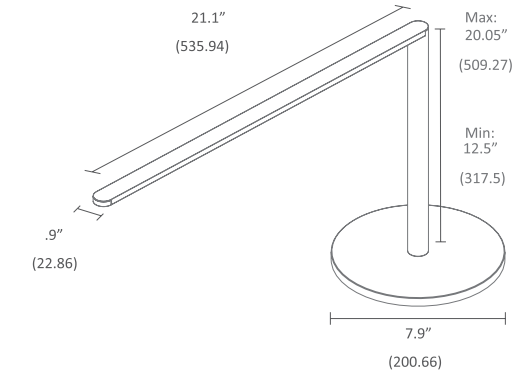

LADY 7

KONCEPT

Lumens	300
Energy Consumption:	6.5 watts
Number of LEDs:	6 LEDs
LED Rated Lifespan:	50,000 hours
Color Temperature	Variable from 2,700 K to 5,000 K
Color Rendering Index (CRI):	83
Dimmer:	Built-in touchstrip
Brightness Adjustability:	Continuous dimming
Standard Color Finish*:	Metallic Black, Silver, Matte Red, Matte White
Material:	Aluminum/Plastic
Cord Color:	Braided cord with matching color
Cord Length:	10'
Transformer (100–240 V; 50/60 Hz):	Included – C-UL-US Certified
Maximum Brightness (15" above desk):	100 fc

Built-in USB port: 5V 1A
Built-in 5-hour auto-shutoff timer

L7-___-DSK

- MBK = Metallic Black
- SIL = Silver
- MRD = Matte Red
- MWT = Matte White

*Custom colors are available at additional cost. Contact Koncept or your sales representative for a quote.

Potential LEED points:

Energy & Atmosphere (EA)

Credit 1.1: Optimize Energy Performance
LED lighting to reduce energy consumption.
(Potential points: 3)

Innovation In Design (ID)

Credit 1.1- 1.4: Innovation in Design
Lady 7 features telescopic arm and 360 degree rotation around the base to help put the light at any height any angle. The lamp also features a built-in touchstrip for brightness adjustability, and the innovative tunable White function to suit different light color preferences, any time of the day. An USB port is subtly built-in to the base for charging any smart devices.
(Potential points: 4)