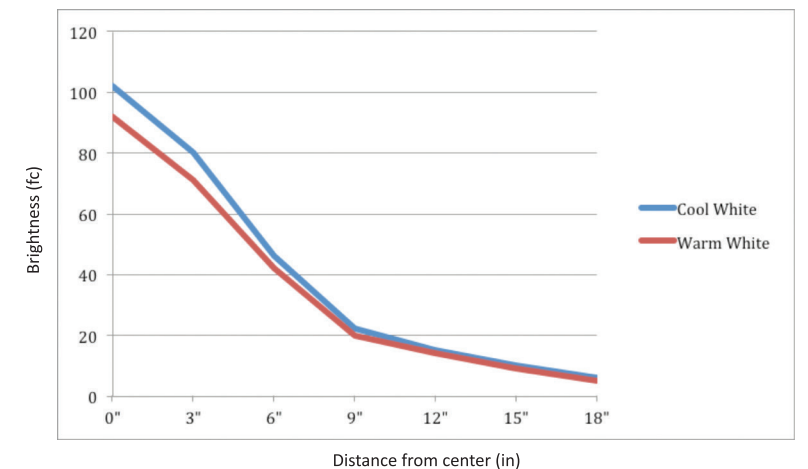

2014 Japan Good Design Award
2014 Gold Spark Award
2014 Interiors & Sources Readers' Choice Award
2015 iF Design Award

Designer
Kenneth Ng & Edmund Ng

Designed with a wispy-thin silhouette, Lady7 provides a beautiful linear light source for your desk. Thanks to her cordless joint design and sleek, clean lines, Lady7 is perfect in any setting. Ultra efficient LEDs generate little heat and allow Lady7 to operate within safe temperatures & without the need for eyesore heat sink fins. All components are housed inside a simple right-angled shape, keeping a clean silhouette that is easy on the eyes.