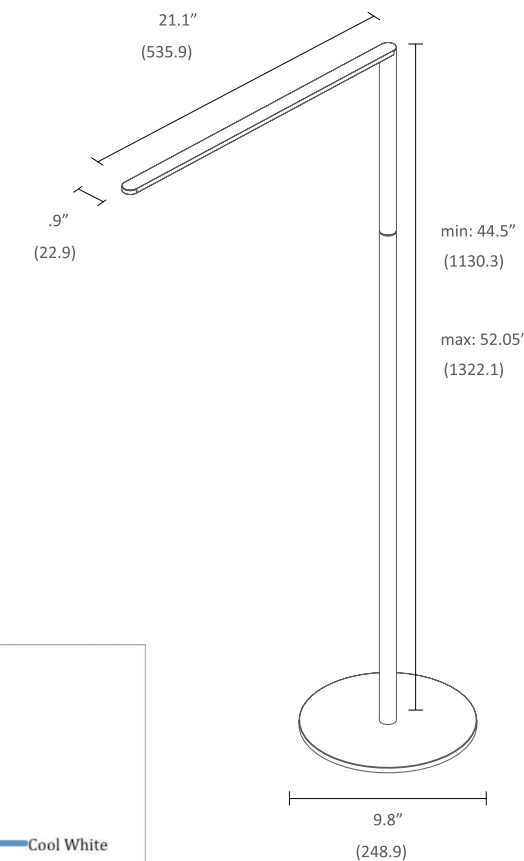

Innovation In Design (ID)

Credit 1.1- 1.4: Innovation in Design
Lady 7 FLOOR features telescopic arm and 360 degree rotation around the base to help put the light at any height any angle. The lamp also features a built-in touchstrip for brightness adjustability, and the innovative tunable White function to suit different light color preferences, any time of the day

(Potential points: 4)

Aluminum housing is fully recyclable
All color finishes use water-based paint
LEDs do not contain mercury