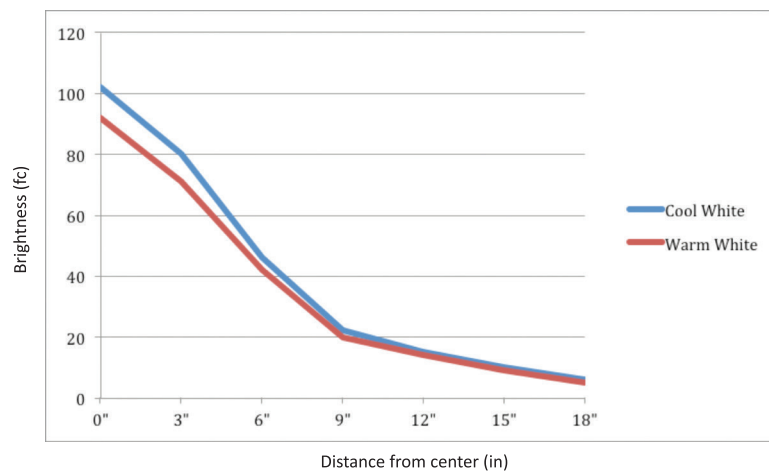

Innovation In Design (ID)

Credit 1.1- 1.4: Innovation in Design
Lady 7 FLOOR features telescopic arm and 360 degree rotation around the base to help put the light at any height any angle. The lamp also features a built-in touchstrip for brightness adjustability, and the innovative tunable White function to suit different light color preferences, any time of the day

(Potential points: 4)

Aluminum housing is fully recyclable
All color finishes use water-based paint
LEDs do not contain mercury