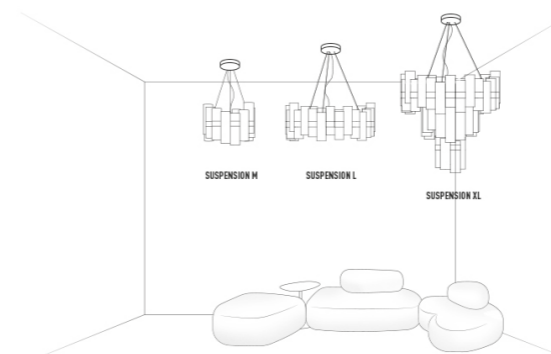

LA LOLLO

design by Lorenza Bozzoli

Compendium page 102

PRODOTTI	MISURE	COLORI	CODICE
<p>SUSPENSION XL</p> <p>LED: 130W - 220 -240Vac / 24Vdc 15.000 Lumen - 2700 Kelvin (warm white) CRI > 90 Dimmable with: PWM, 0-10 or Potentiometer Made of: Lentiflex® / Cristalflex® Goldflex® / Pewterflex® Weight: net Kg 8,0 - gross Kg 15 Package: 87 x 81 x h 47 cm</p> <p>CE IP 20  </p>	 <p>h1: maximum cable length</p>	<ul style="list-style-type: none">  LACE LAL87SOS0004LA000  GRADIENT LAL87SOS0004GR000  MACKINTOSH LAL87SOS0004MC000  GOLD-FUMÉ LAL87SOS00040F000  PEWTER WHITE LAL87SOS0004PE000 	
<p>SUSPENSION L</p> <p>LED: 80W - 220 -240Vac / 24Vdc 9.000 Lumen - 2700 Kelvin (warm white) CRI > 90 Dimmable with: PWM, 0-10 or Potentiometer Made of: Lentiflex® / Cristalflex® Goldflex® / Pewterflex® Weight: net Kg 6,0 - gross Kg 13 Package: 87 x 81 x h 47 cm</p> <p>CE IP 20  </p>	 <p>h1: maximum cable length</p>	<ul style="list-style-type: none">  LACE LAL87SOS0003LA000  GRADIENT LAL87SOS0003GR000  MACKINTOSH LAL87SOS0003MC000  GOLD-FUMÉ LAL87SOS00030F000  PEWTER WHITE LAL87SOS0003PE000 	

PRODOTTI	MISURE	COLORI	CODICE
<p>SUSPENSION M</p> <p>LED: 40W - 220 -240Vac / 24Vdc 4.600 Lumen - 2700 Kelvin (warm white) CRI > 90 Dimmable with: PWM, 0-10 or Potentiometer Made of: Lentiflex® / Cristalflex® Goldflex® / Pewterflex® Weight: net Kg 2,8 - gross Kg 5,5 Package: 56 x 56 x h 44 cm</p> <p>CE IP 20  </p>	 <p>h1: maximum cable length</p>	<ul style="list-style-type: none">  LACE LAL87SOS0000LA000  GRADIENT LAL87SOS0000GR000  MACKINTOSH LAL87SOS0000MC000  GOLD-FUMÉ LAL87SOS00000F000  PEWTER WHITE LAL87SOS0000PE000 	

LA LOLLO ENTIRE COLLECTION

ENERGY CLASS

 This luminaire contains built-in LED lamps. A++
A+
A
B
C
D
E } LED 

The lamp cannot be changed in the luminaire.

SLAMP: LA LOLLO 874/2012