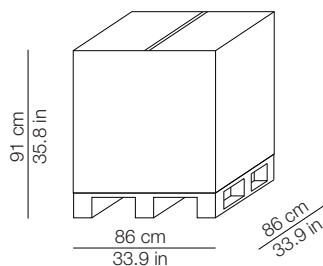

## DIMENSIONI - DIMENSIONS

Front view

Bottom view

## IMBALLO - PACKAGING

Volume: 0.673 m<sup>3</sup> / 23.768 ft<sup>3</sup>  
Gross weight: 30.4 kg / 66.9 lbs