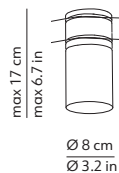

CODES AND DIMENSIONS / CODICI E DIMENSIONI

507431N

DRIVER KIT

507 - ALI70N
507 - CAV10
507 - CAV30

PACKAGING / IMBALLO

Volume: 0.003 m³ / 0.106 ft³
Gross weight: 1.2 kg / 2.65 lbs

Driver kit
Volume: 0.013 m³ / 0.459 ft³
Gross weight: 2.3 kg / 5.07 lbs

507-CAV30 Copper wire - length 30 m / 98.4 ft