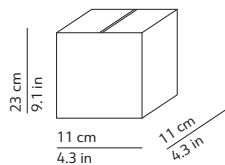

CODES AND DIMENSIONS / CODICI E DIMENSIONI

507431N

DRIVER KIT

507 - ALI70N
507 - CAV10
507 - CAV30

PACKAGING / IMBALLO

Volume: 0.003 m³ / 0.106 ft³
Gross weight: 1.2 kg / 2.65 lbs

Driver kit
Volume: 0.013 m³ / 0.459 ft³
Gross weight: 2.3 kg / 5.07 lbs