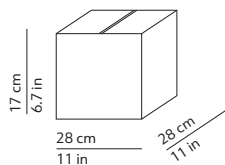

CODES AND DIMENSIONS / CODICI E DIMENSIONI

507431N

DRIVER KIT

507 - ALI70N
507 - CAV10
507 - CAV30

PACKAGING / IMBALLO

Volume: 0.003 m³ / 0.106 ft³
Gross weight: 1.2 kg / 2.65 lbs

Driver kit
Volume: 0.013 m³ / 0.459 ft³
Gross weight: 2.3 kg / 5.07 lbs