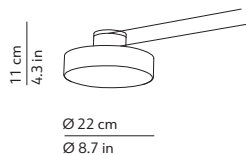

CODES AND DIMENSIONS / CODICI E DIMENSIONI

507431N

DRIVER KIT

507 - ALI70N
507 - CAV10
507 - CAV30

PACKAGING / IMBALLO

Volume: 0.003 m³ / 0.106 ft³
Gross weight: 1.2 kg / 2.65 lbs

Driver kit
Volume: 0.013 m³ / 0.459 ft³
Gross weight: 2.3 kg / 5.07 lbs

507-CAV30 Copper wire - length 30 m / 98.4 ft