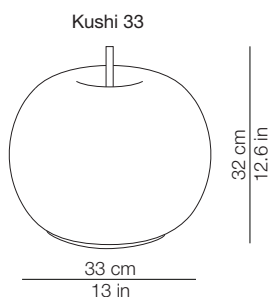

DIMENSIONI - DIMENSIONS

IMBALLO - PACKAGING

Volume: 0.055 m³ / 1.949 ft³
Gross weight: 3.34 kg / 7.35 lbs

Volume: 0.012 m³ / 0.411 ft³
Gross weight (Kushi): 0.92 kg / 2.02 lbs
Gross weight (Kushi Led): 1.34 kg / 2.95

DIMENSIONI - DIMENSIONS

IMBALLO - PACKAGING

Volume: 0.011 m³ / 0.380 ft³
Gross weight: 0.9 kg / 1.9 lbs

Volume: 0.005 m³ / 0.174 ft³
Gross weight: 0.4 kg / 0.9 lbs

MATERIALI E FINITURE - MATERIALS AND FINISHINGS