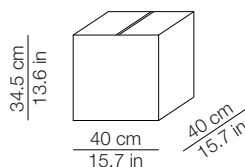

DIMENSIONI - DIMENSIONS

IMBALLO - PACKAGING

Volume: 0.055 m³ / 1.949 ft³
Gross weight: 3.34 kg / 7.35 lbs

Volume: 0.012 m³ / 0.411 ft³
Gross weight (Kushi): 0.92 kg / 2.02 lbs
Gross weight (Kushi Led): 1.34 kg / 2.95

DIMENSIONI - DIMENSIONS

IMBALLO - PACKAGING

Volume: 0.011 m³ / 0.380 ft³
Gross weight: 0.9 kg / 1.9 lbs

Volume: 0.005 m³ / 0.174 ft³
Gross weight: 0.4 kg / 0.9 lbs

MATERIALI E FINITURE - MATERIALS AND FINISHINGS