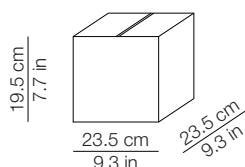

DIMENSIONI - DIMENSIONS

IMBALLO - PACKAGING

Volume: 0.055 m³ / 1.949 ft³
Gross weight: 3.34 kg / 7.35 lbs

Volume: 0.012 m³ / 0.411 ft³
Gross weight (Kushi): 0.92 kg / 2.02 lbs
Gross weight (Kushi Led): 1.34 kg / 2.95

DIMENSIONI - DIMENSIONS

IMBALLO - PACKAGING

Volume: 0.011 m³ / 0.380 ft³
Gross weight: 0.9 kg / 1.9 lbs

Volume: 0.005 m³ / 0.174 ft³
Gross weight: 0.4 kg / 0.9 lbs

MATERIALI E FINITURE - MATERIALS AND FINISHINGS