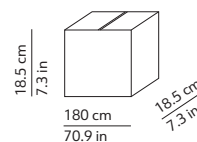

This lamp must be disposed in conformity with the EU directive 2002/96/EC
Apparecchio di illuminazione da smaltire secondo la direttiva EU 2002/96/EC

CODES AND DIMENSIONS / CODICI E DIMENSIONI

K501418B
K501418BLU
K501418RO

PACKAGING / IMBALLO

Diffuser
Volume: 0.109 m³ / 3.858 ft³
Gross weight: 7.00 kg / 15.43 lbs

Structure
Volume: 0.057 m³ / 2.031 ft³
Gross weight: 3.24 kg / 7.13 lbs

MATERIALS AND FINISHINGS / MATERIALI E FINITURE