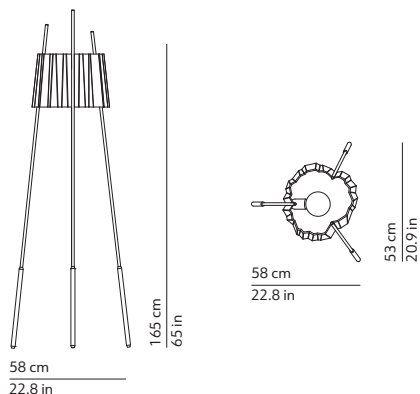

This lamp must be disposed in conformity with the EU directive 2002/96/EC
Apparecchio di illuminazione da smaltire secondo la direttiva EU 2002/96/EC

CODES AND DIMENSIONS / CODICI E DIMENSIONI

K501418B
K501418BLU
K501418RO

PACKAGING / IMBALLO

Diffuser
Volume: 0.109 m³ / 3.858 ft³
Gross weight: 7.00 kg / 15.43 lbs

Structure
Volume: 0.057 m³ / 2.031 ft³
Gross weight: 3.24 kg / 7.13 lbs

MATERIALS AND FINISHINGS / MATERIALI E FINITURE