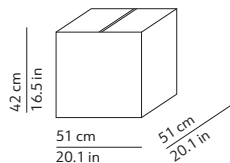

PACKAGING / IMBALLO

Diffuser
Volume: 0.109 m³ / 3.858 ft³
Gross weight: 7.00 kg / 15.43 lbs

Structure
Volume: 0.057 m³ / 2.031 ft³
Gross weight: 3.24 kg / 7.13 lbs

MATERIALS AND FINISHINGS / MATERIALI E FINITURE