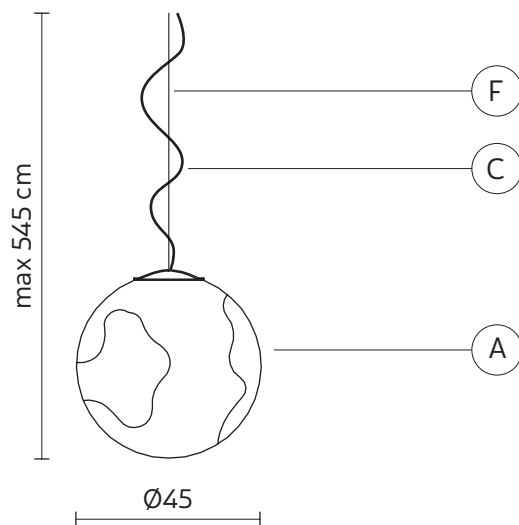

ULULÌ suspension

Matteo Ugolini design

year 2013

TECHNICAL SHEET - SE648PB-V1E

STRUCTURE "A"

material	fiberglass/ lace	
colour	white	

ELECTRICAL CABLE "C"

material	neoprene	
colour	green	

SUSPENSION CABLE "F"

material	steel	

ELECTRICAL SYSTEM

socket	E26
source	max 1x18w LED
energy class	from E to A++

PACKAGING

nr. of collis	1
net weight/kg	3,1
gross weight/kg	5,3
packaging/cm	50x50x70

EMISSION OF LIGHT

unidirectional

bulb not provided

COLLECTION

available also as floor lamp (indoor and outdoor)