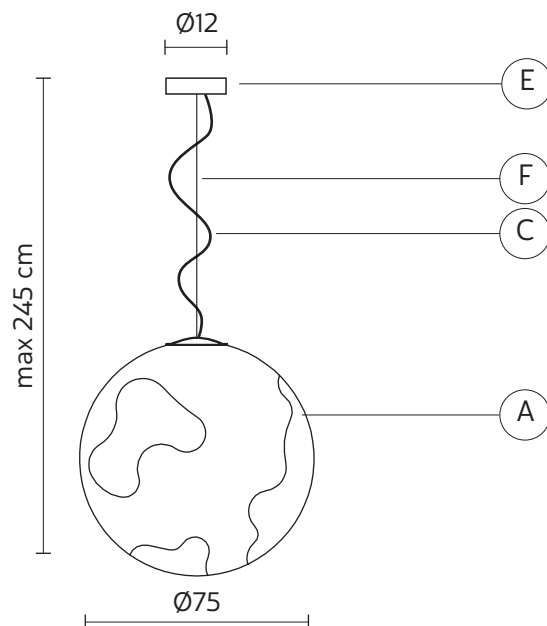

ULULÀ suspension

Matteo Ugolini design

year 2013

TECHNICAL SHEET - SE649GB

STRUCTURE "A"

material	fiberglass/ lace	
colour	white	

CEILING CUP "E"

material	metal
colour	matt white

ELECTRICAL CABLE "C"

material	PVC
colour	transparent

SUSPENSION CABLE "F"

material	steel

ELECTRICAL SYSTEM

socket	E26
source	max 1x18w LED
energy class	from E to A++

PACKAGING

nr. of collis	1
net weight/kg	8,5
gross weight/kg	15
packaging/cm	93x93x93

EMISSION OF LIGHT

unidirectional

bulb not provided

COLLECTION

available also as floor lamp (indoor and outdoor)