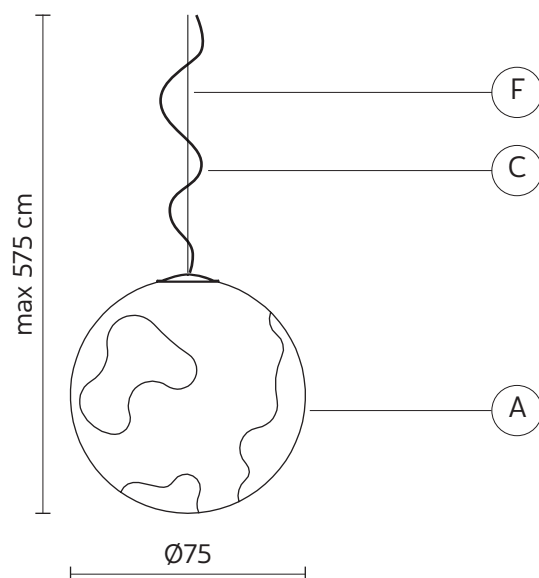

ULULÀ suspension

Matteo Ugolini design

year 2013

TECHNICAL SHEET - SE649GB-V1E

STRUCTURE "A"

material	fiberglass/ lace	
colour	white	

ELECTRICAL CABLE "C"

material	neoprene	
colour	green	

SUSPENSION CABLE "F"

material	steel	

ELECTRICAL SYSTEM

socket	E26
source	max 1x18w LED
energy class	from E to A++

PACKAGING

nr. of collis	1
net weight/kg	8,5
gross weight/kg	15
packaging/cm	93x93x93

EMISSION OF LIGHT

unidirectional

bulb not provided

COLLECTION

available also as floor lamp (indoor and outdoor)