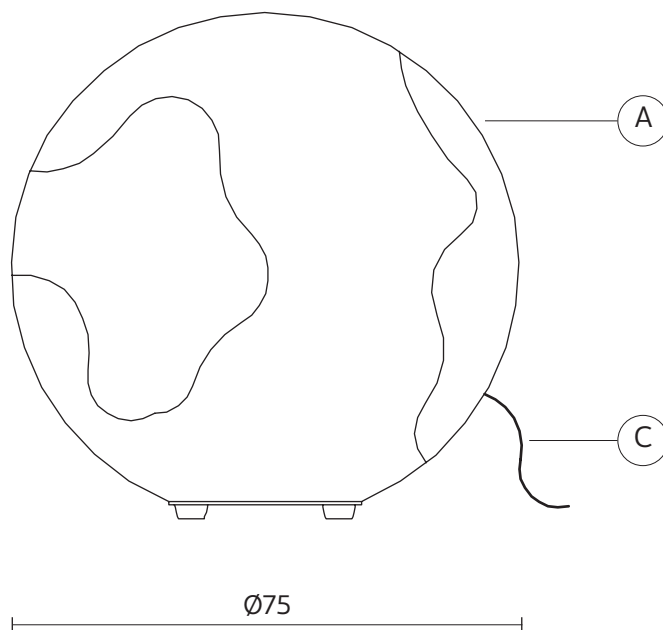

### STRUCTURE "A"

material	fiberglass/ lace	
colour	white	

### ELECTRICAL CABLE "C"

material	neoprene	
colour	green	

### PACKAGING

nr. of collis	1
net weight/kg	8
gross weight/kg	12
packaging/cm	93x93x93

### EMISSION OF LIGHT

one-directional

		direct
		filtered
		indirect
		none

bulb not provided