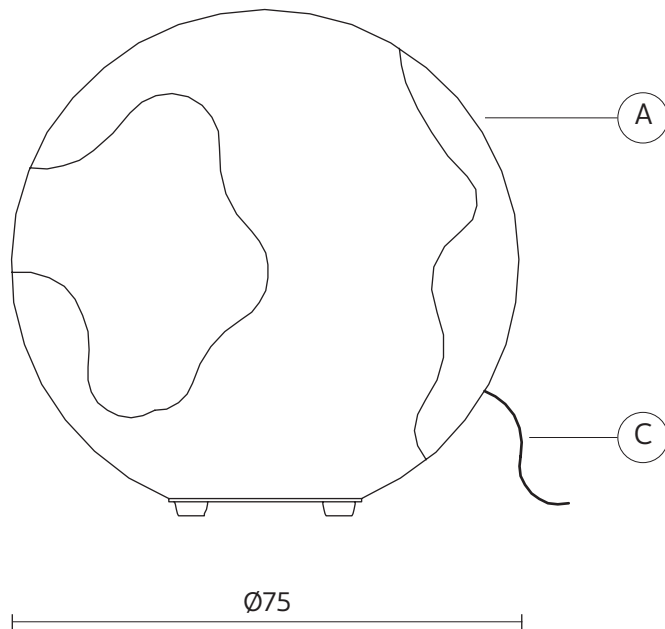

ULULÌ AND ULULÀ floor lamp

Matteo Ugolini design

year 2013

TECHNICAL SHEET - M649GB

STRUCTURE "A"

material	fiberglass/ lace	
colour	white	

ELECTRICAL CABLE "C"

material	PVC	
colour	transparent	

ELECTRICAL SYSTEM

socket	E26
source	max 1x18w LED
energy class	from E to A++

PACKAGING

nr. of collis	1
net weight/kg	8
gross weight/kg	12
packaging/cm	93x93x93

EMISSION OF LIGHT

one-directional

bulb not provided