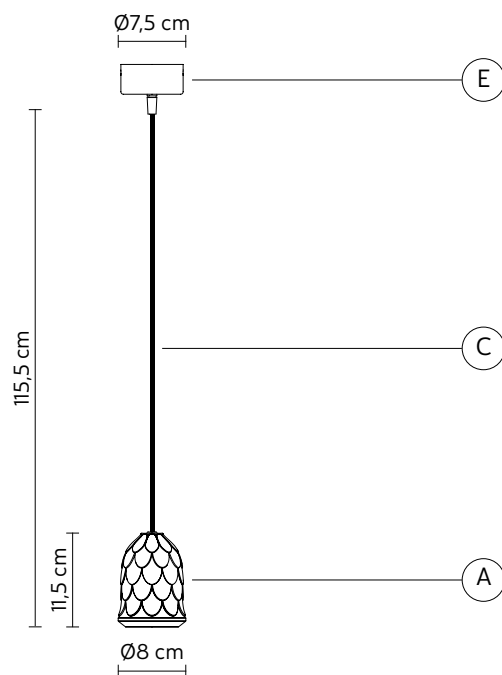

SHERWOOD suspension lamp

Matteo Ugolini design

year 2018

DATA SHEET - SE151 AB V11

LAMP "A"

material ceramic
colour matt white

CEILING CUP "E"

material metal
colour matt white

ELECTRICAL CABLE "C"

colour white fabric
cable

ELECTRICAL SYSTEM

socket E26
source 1 x max 18W LED
energy class from E to A++

PACKAGING

n° cartons 1
net weight/kg 0,7
gross weight/kg 1
packaging/cm 21x21x20

LIGHT EMISSION

unidirectional

direct
filtered
indirect
absence

CERTIFICATION

bulb not provided

COLLECTION

SE151 BB V11

SE151 CB V11